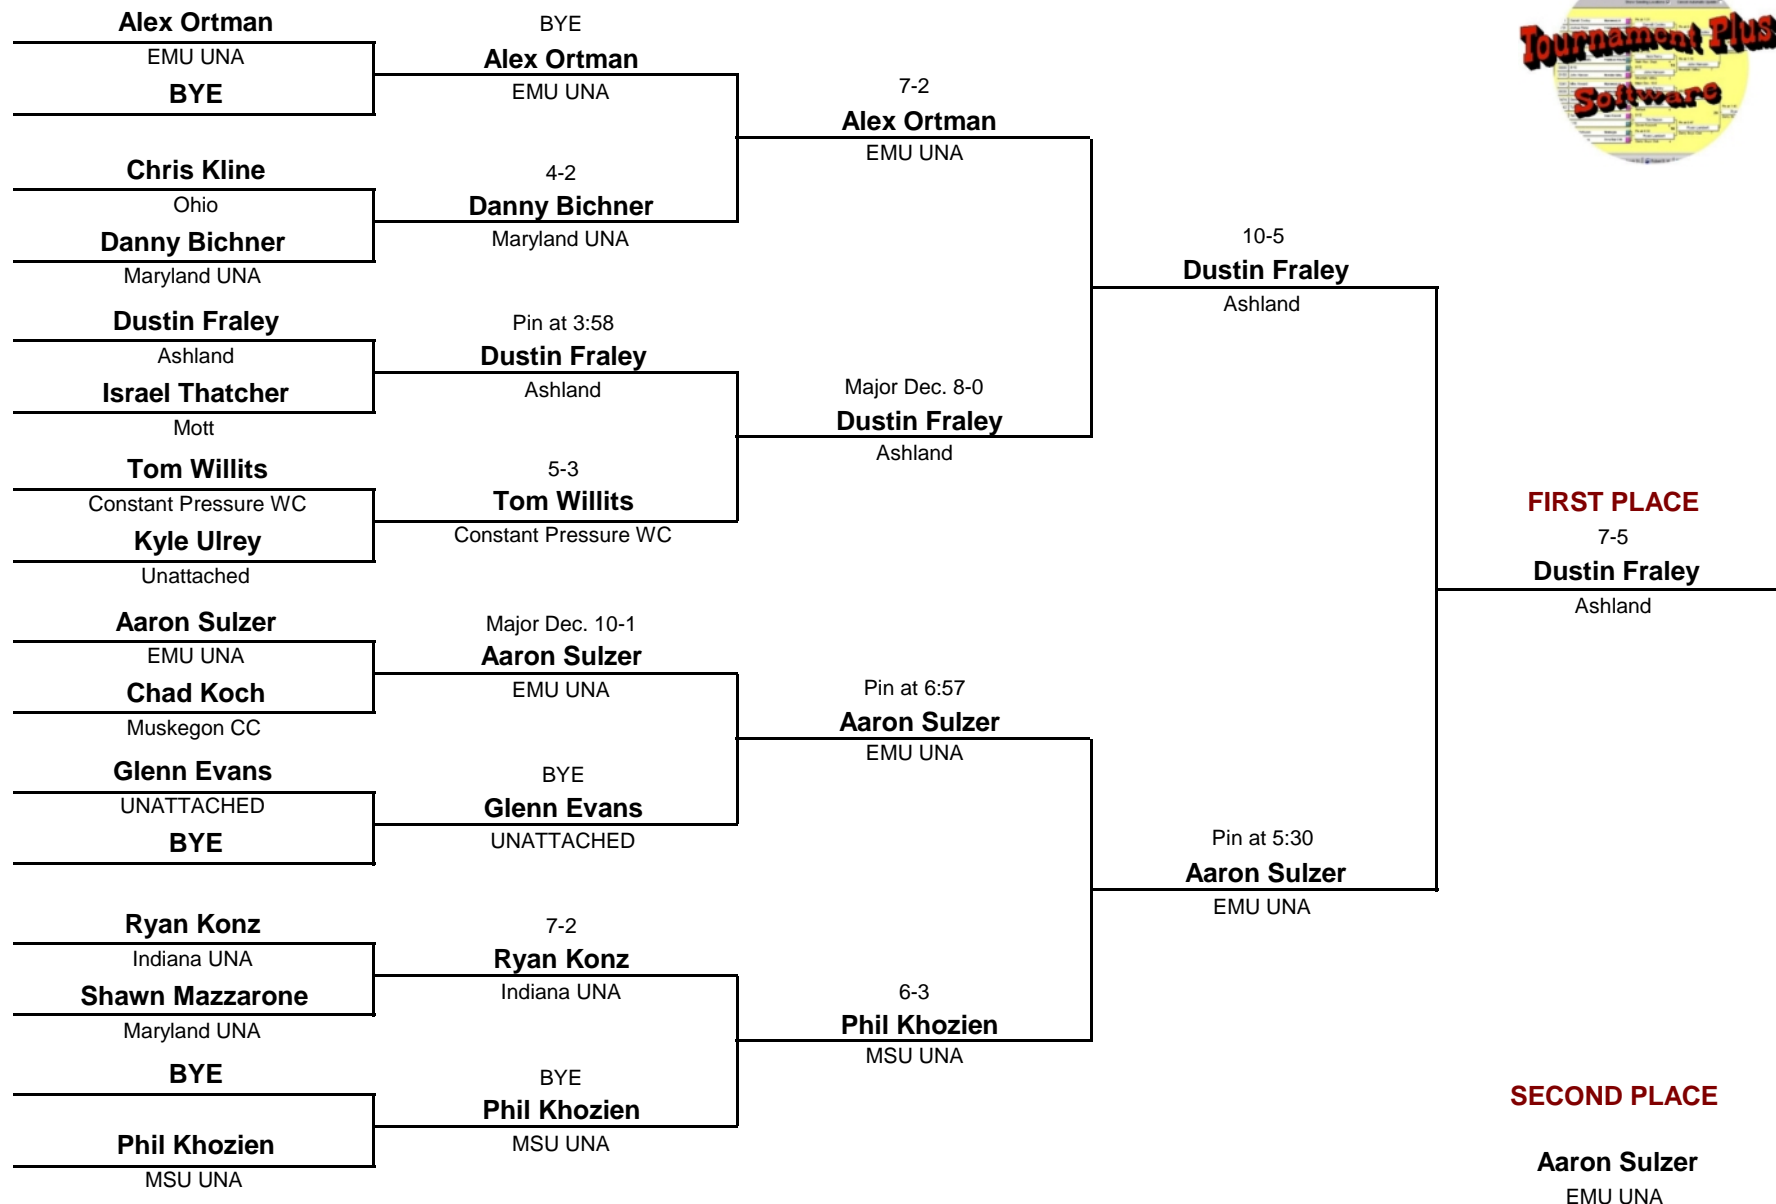

FRESH/SOPH

DIVISION

157

WEIGHT

Eastern Michigan Open

November 1, 2008

Championship Rounds