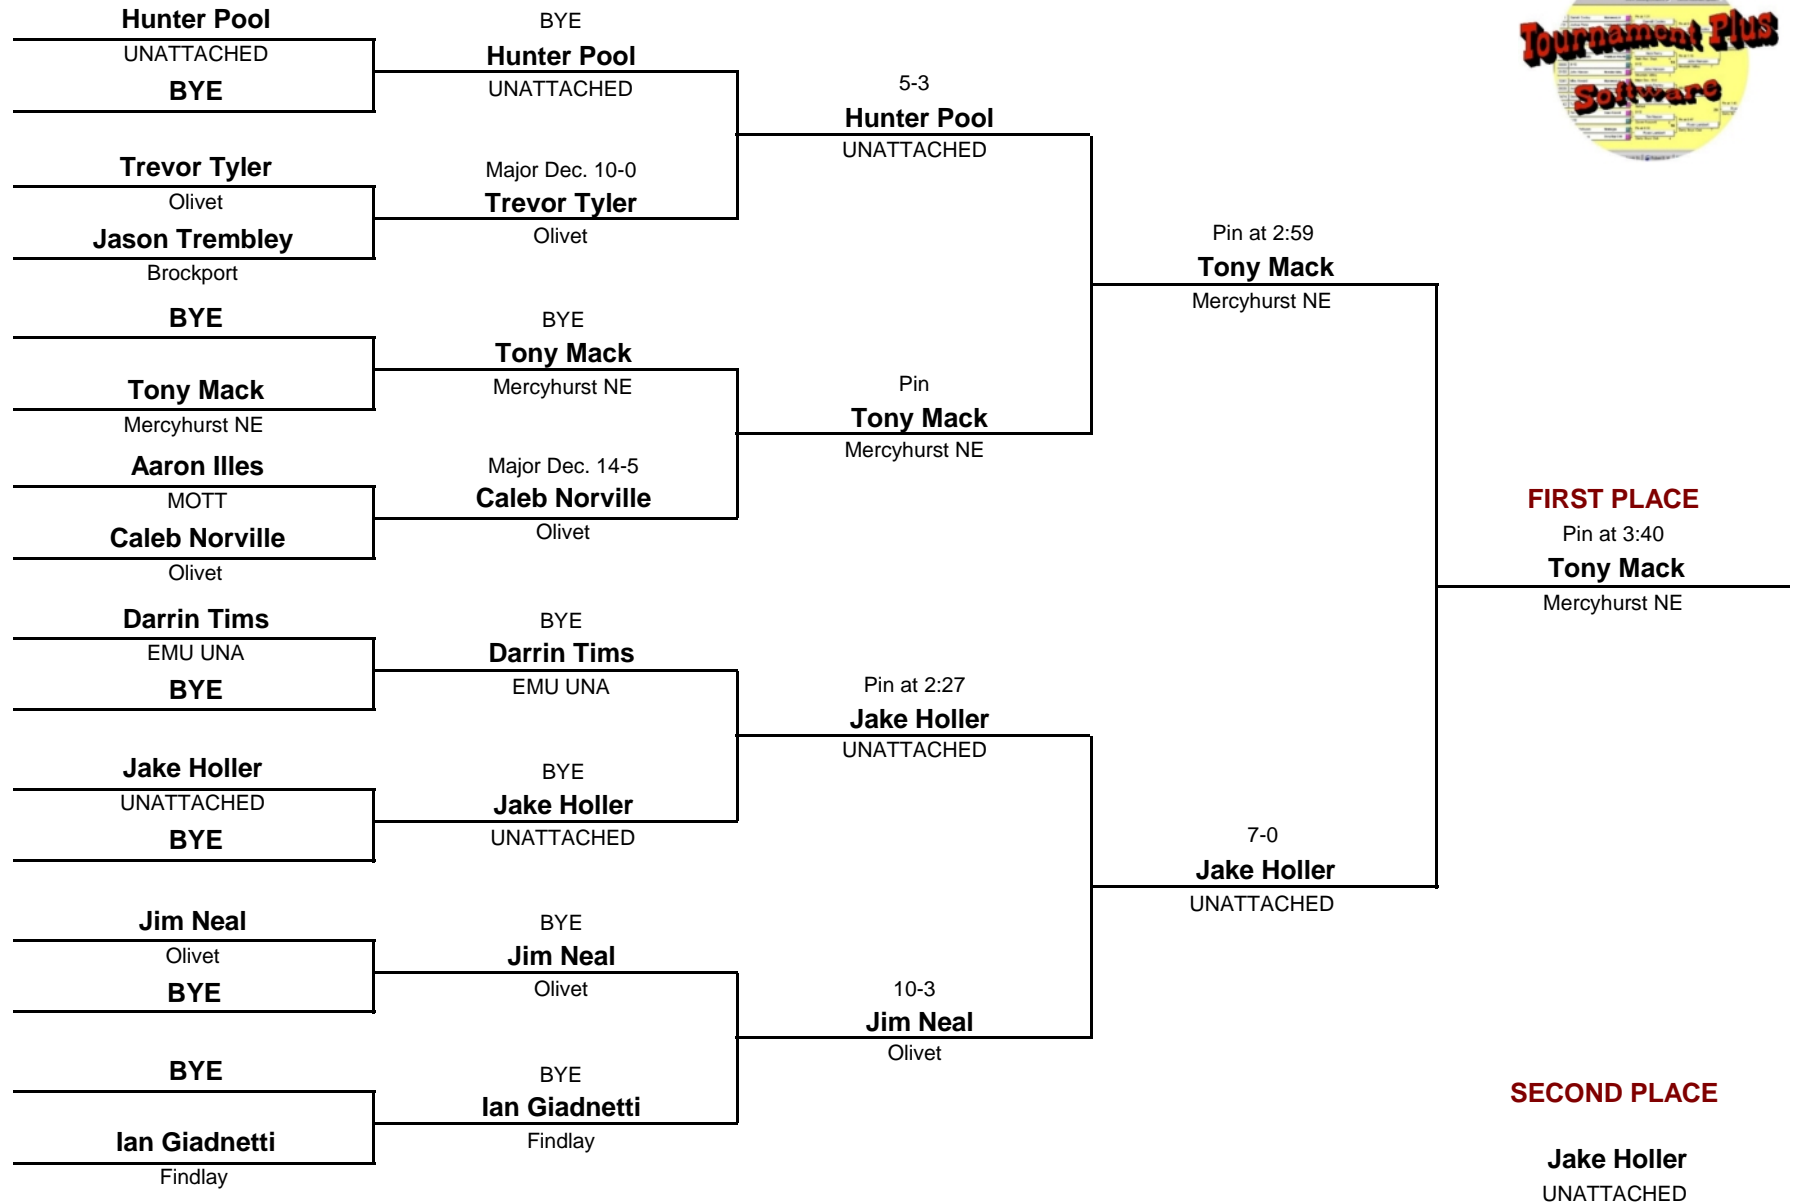

FRESH/SOPH

DIVISION

165

WEIGHT

Eastern Michigan Open

November 1, 2008

Championship Rounds