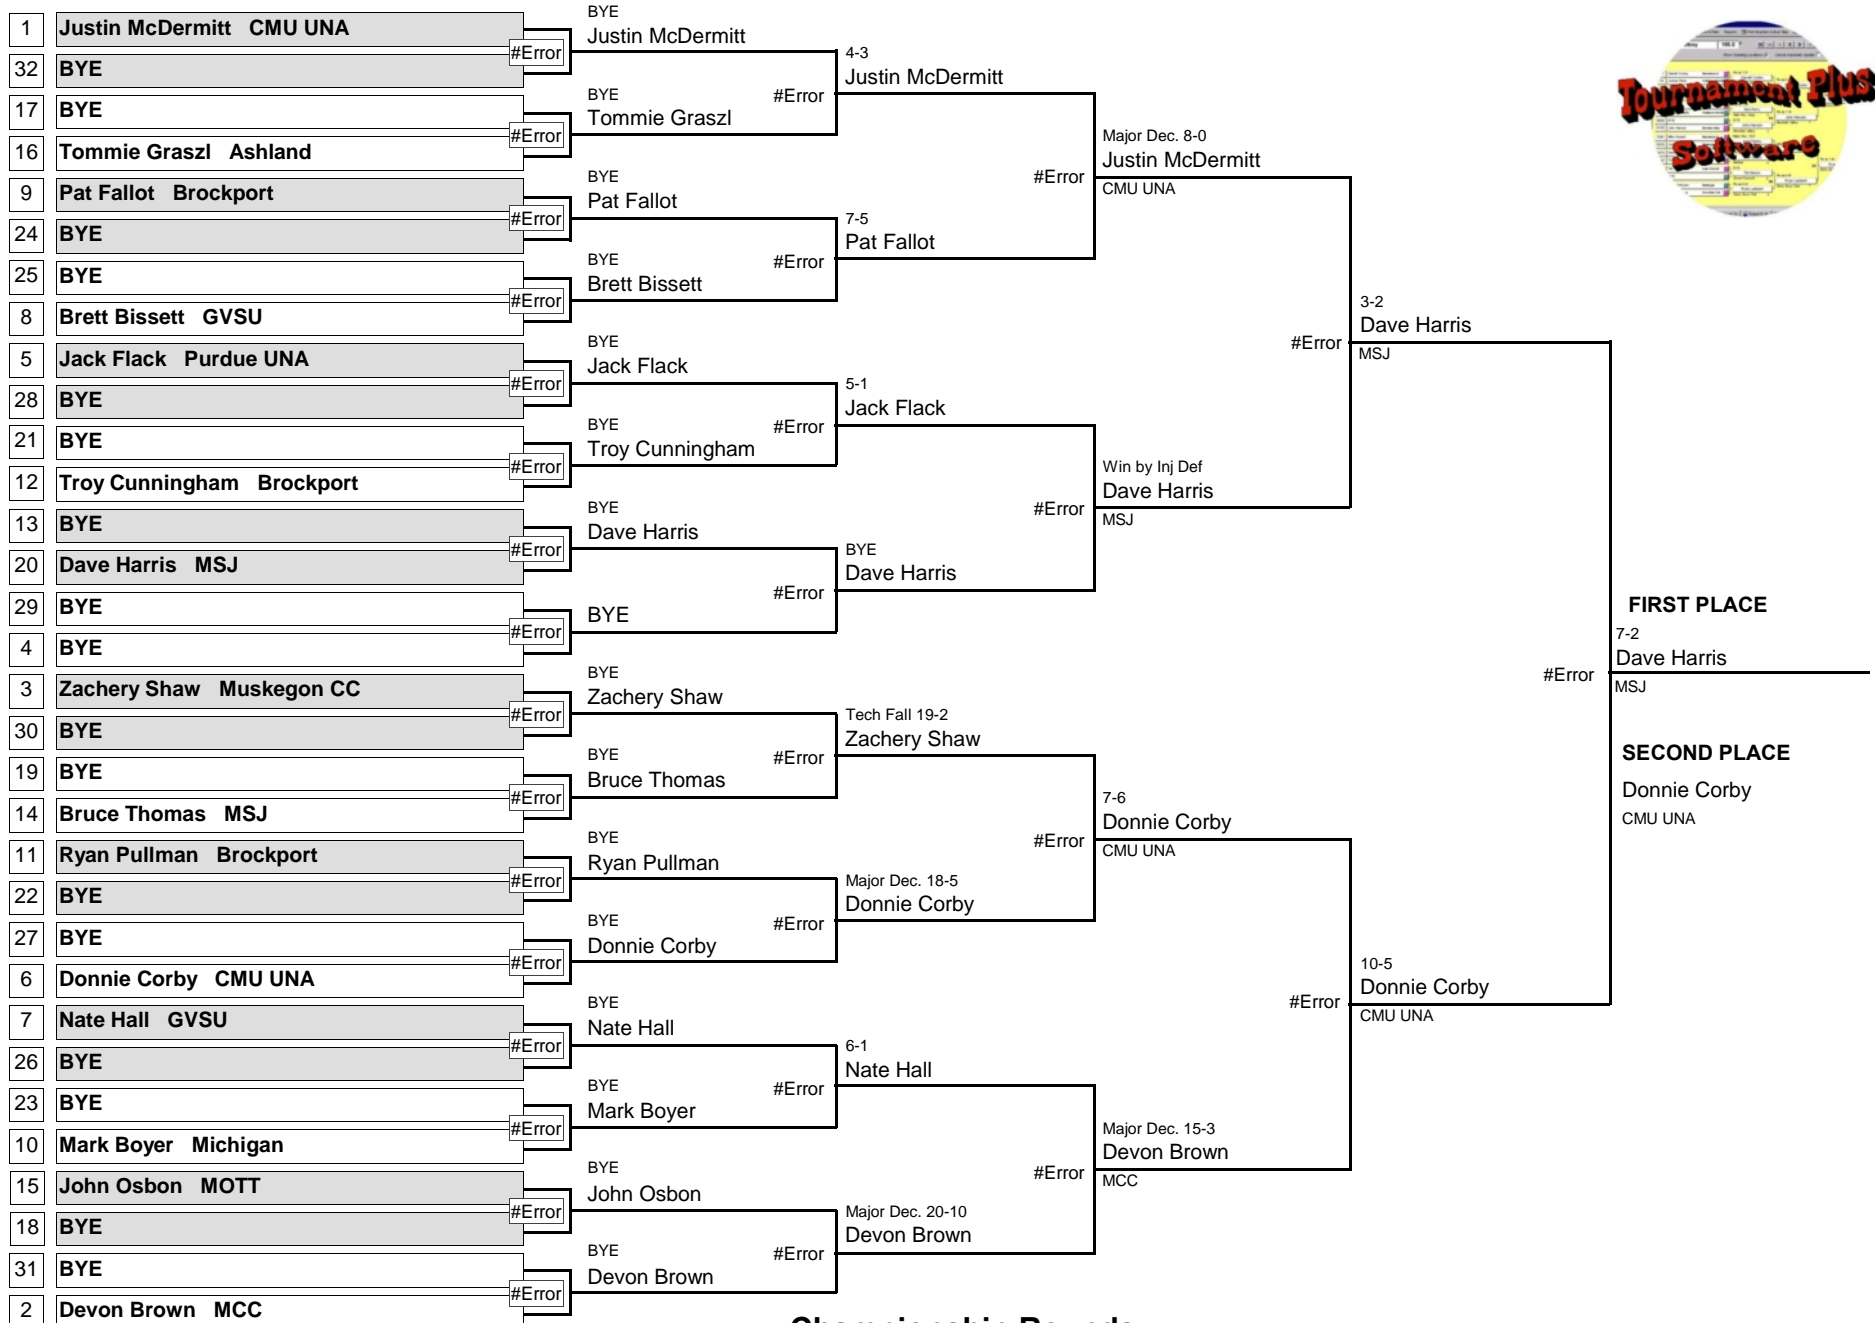

FRESH/SOPH

149

Eastern Michigan Open

DIVISION

WEIGHT

November 1, 2008

Championship Rounds

FRESH/SOPH