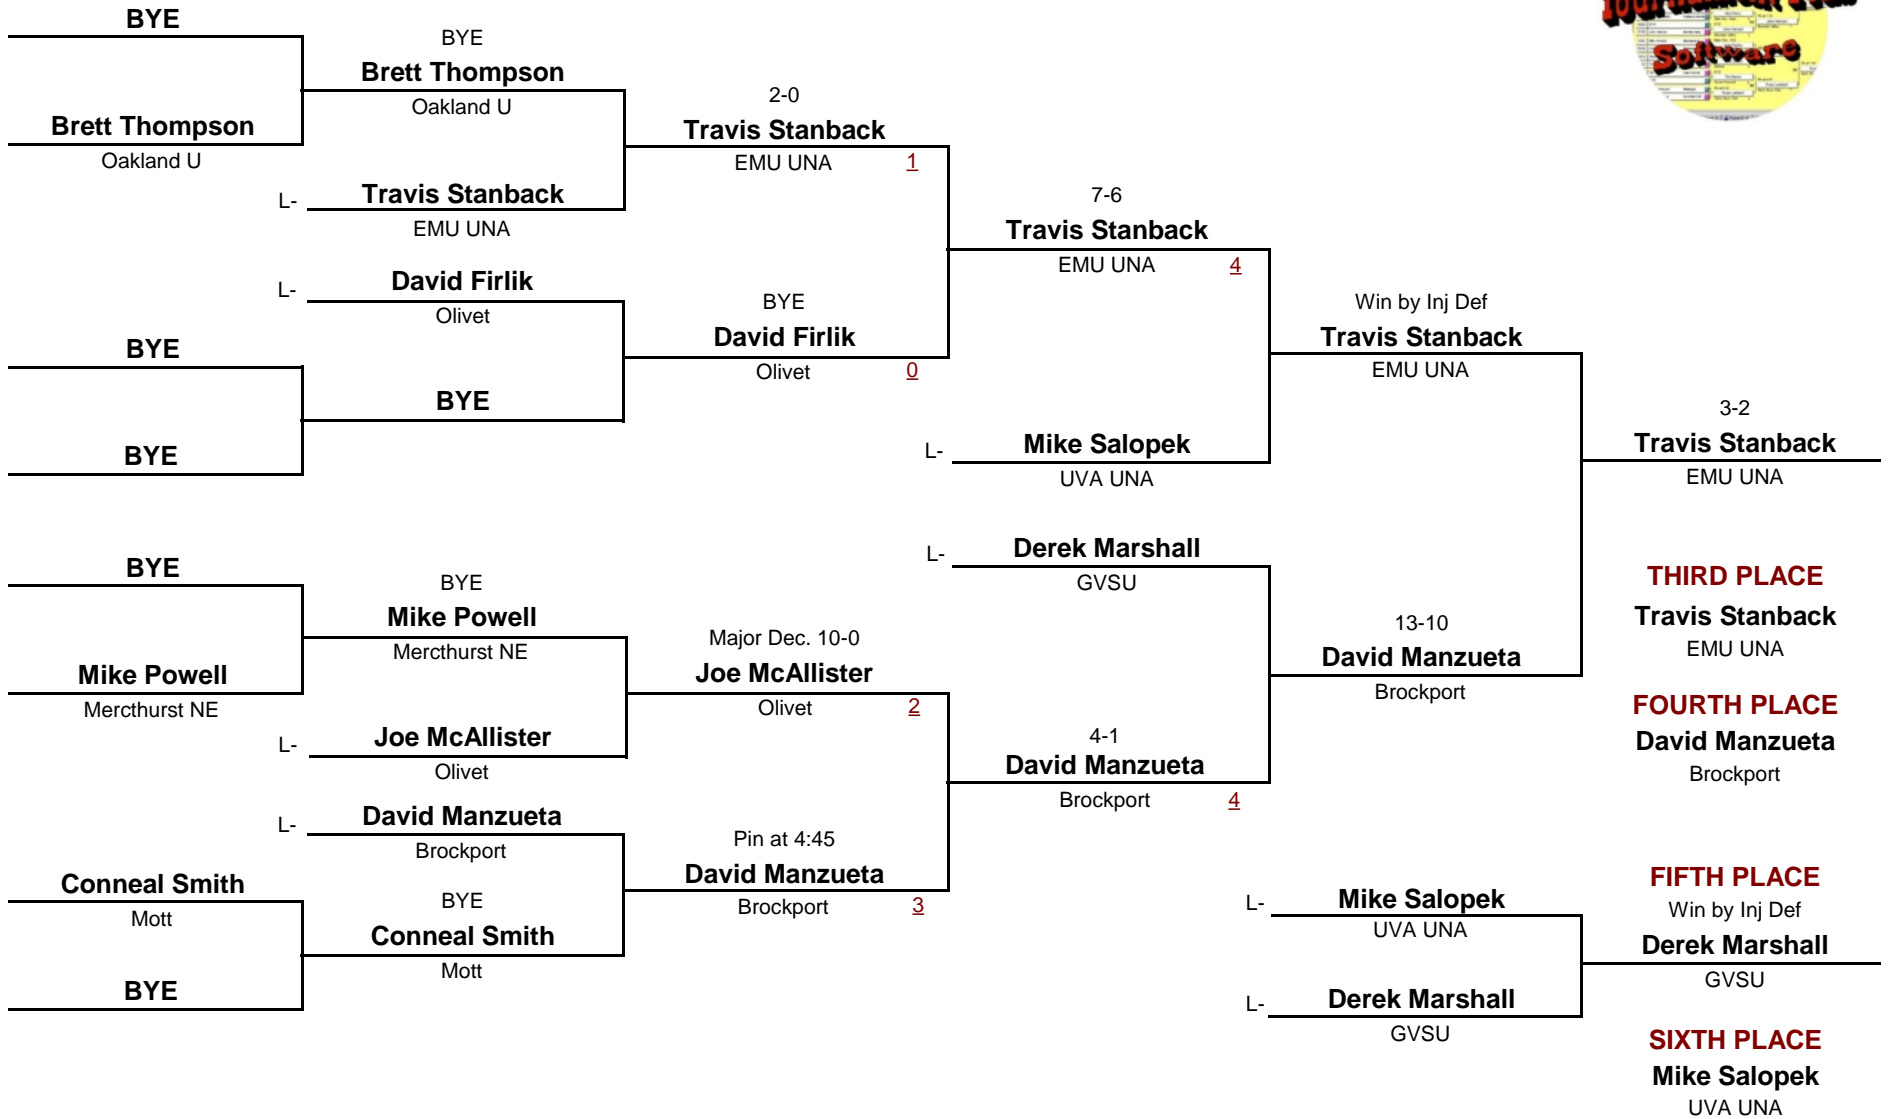

FRESH/SOPH

DIVISION

184

WEIGHT

Eastern Michigan Open

November 1, 2008

Consolation Rounds