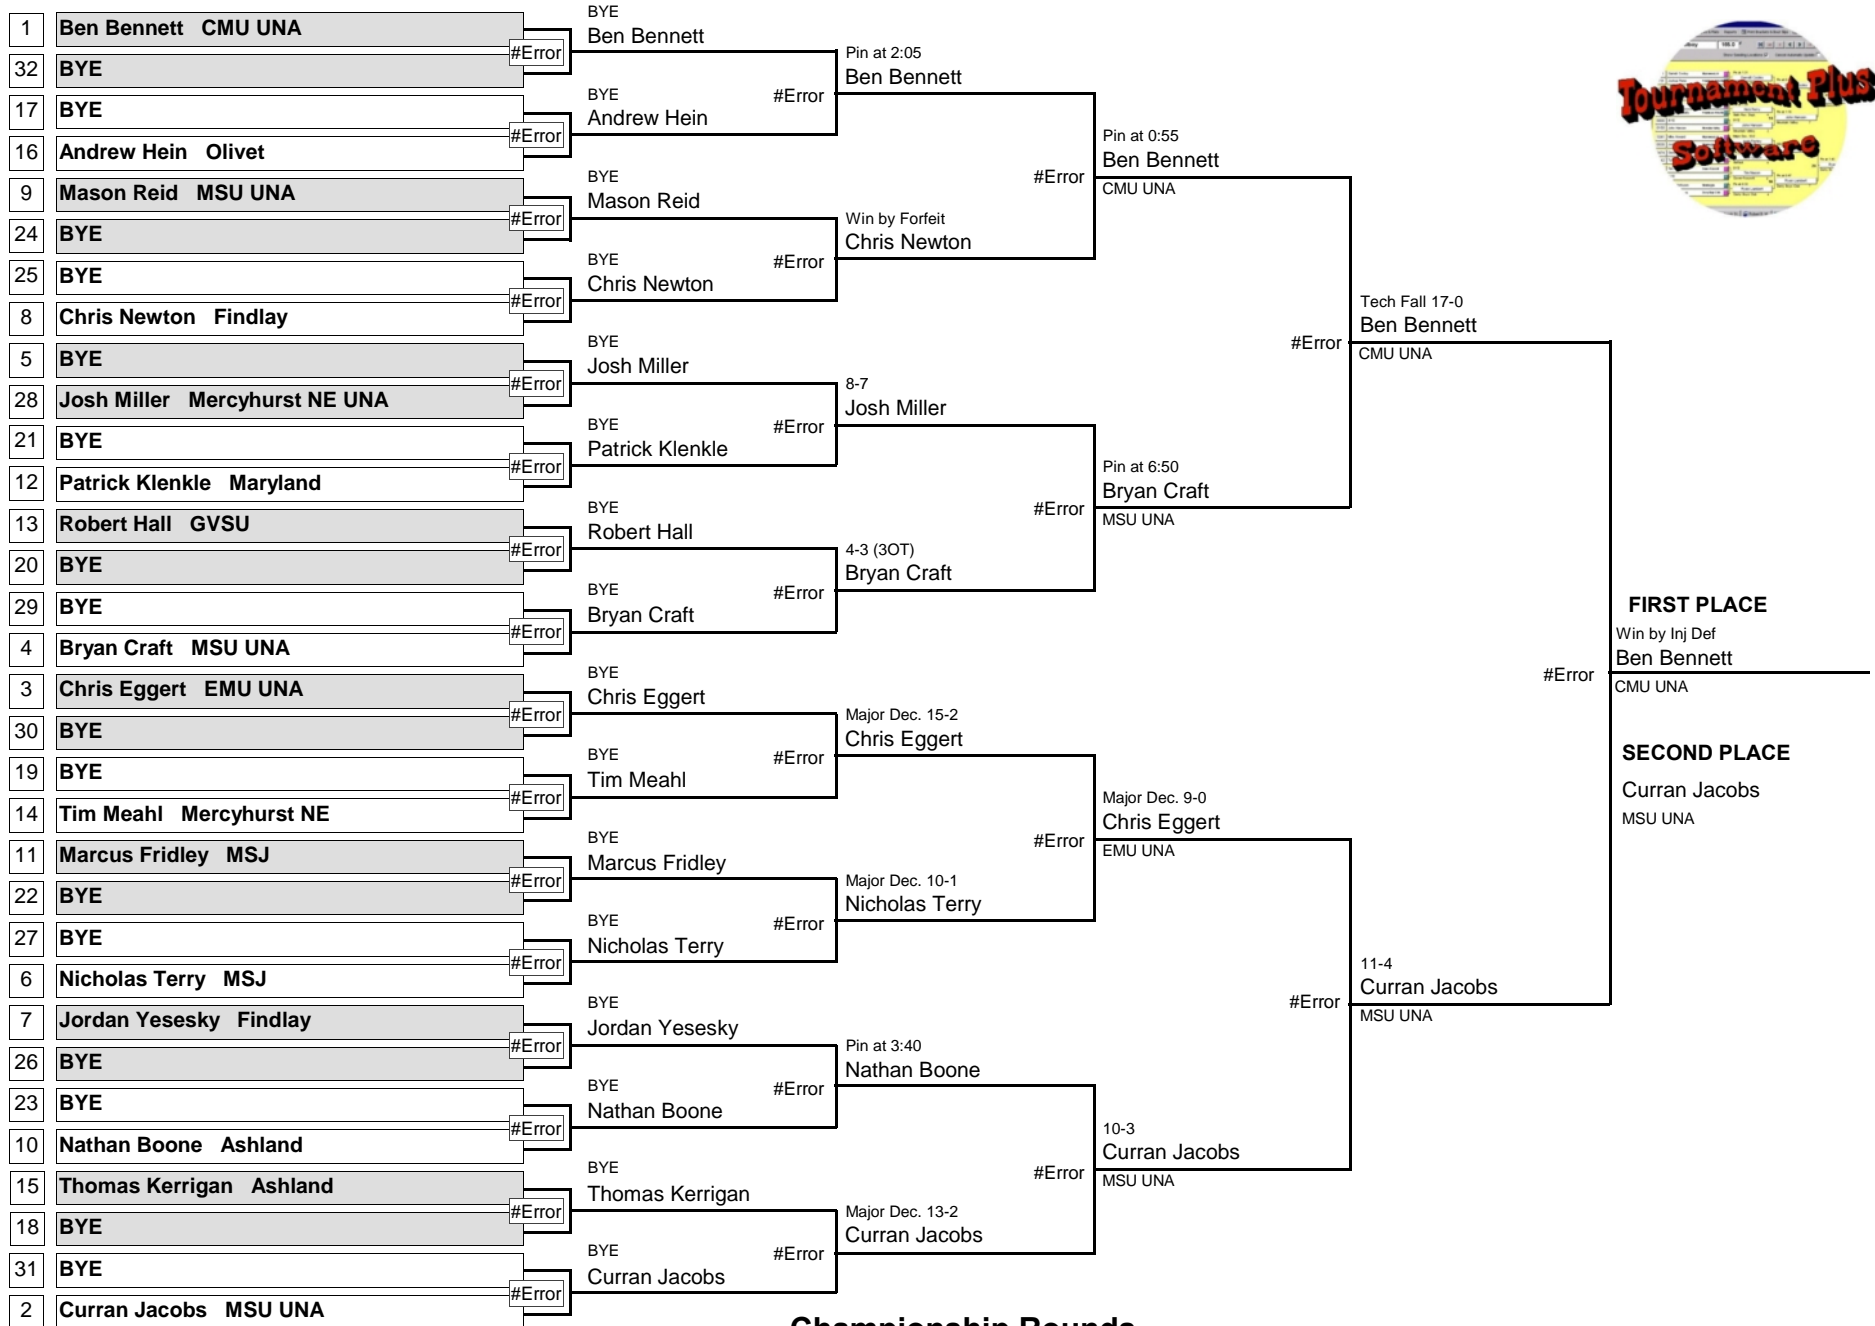

FRESH/SOPH

174

Eastern Michigan Open

DIVISION

WEIGHT

November 1, 2008

Championship Rounds