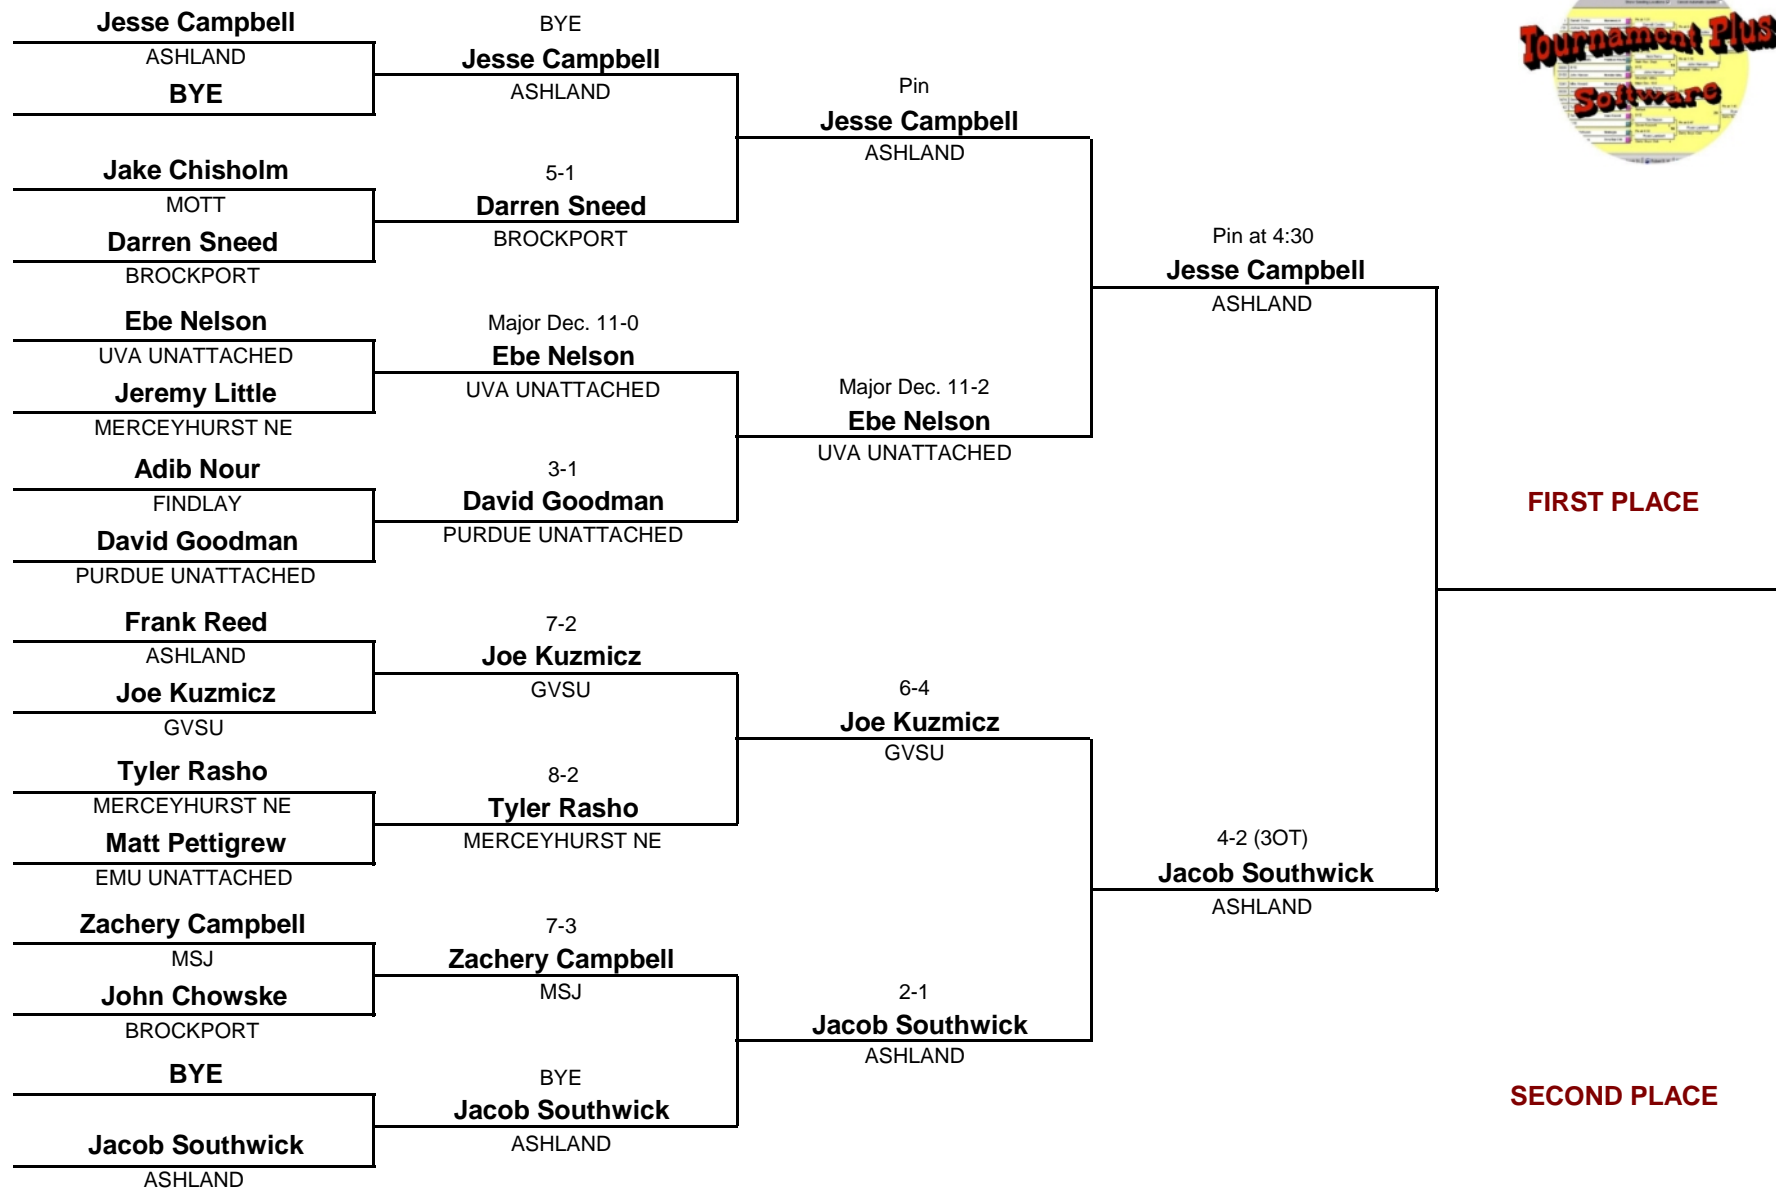

FRESH/SOPH

285

Eastern Michigan Open

DIVISION

WEIGHT

November 1, 2008

Championship Rounds