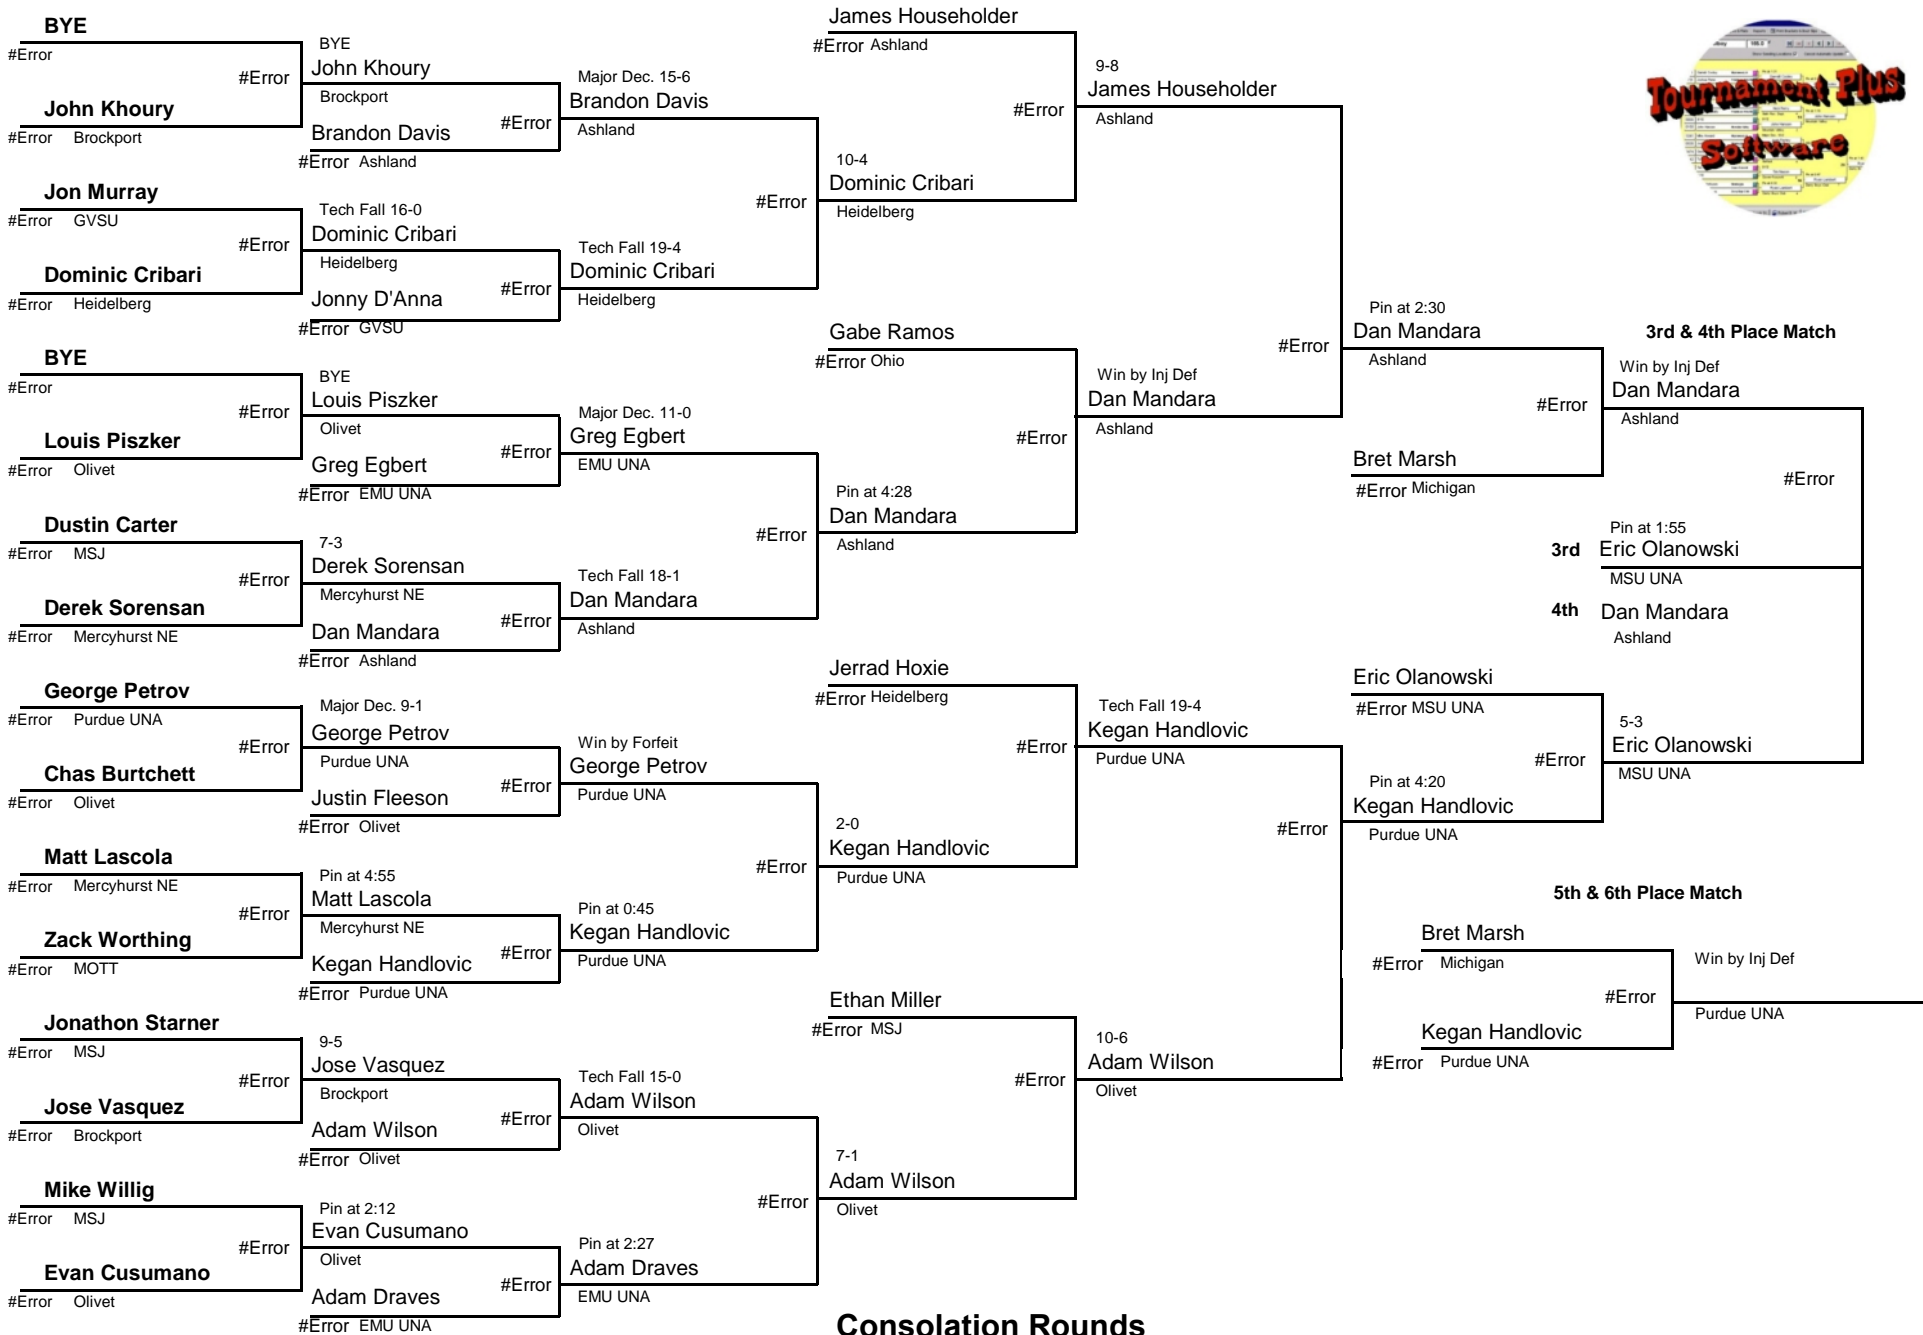

FRESH/SOPH

125

Eastern Michigan Open

DIVISION

WEIGHT

November 1, 2008

Consolation Rounds