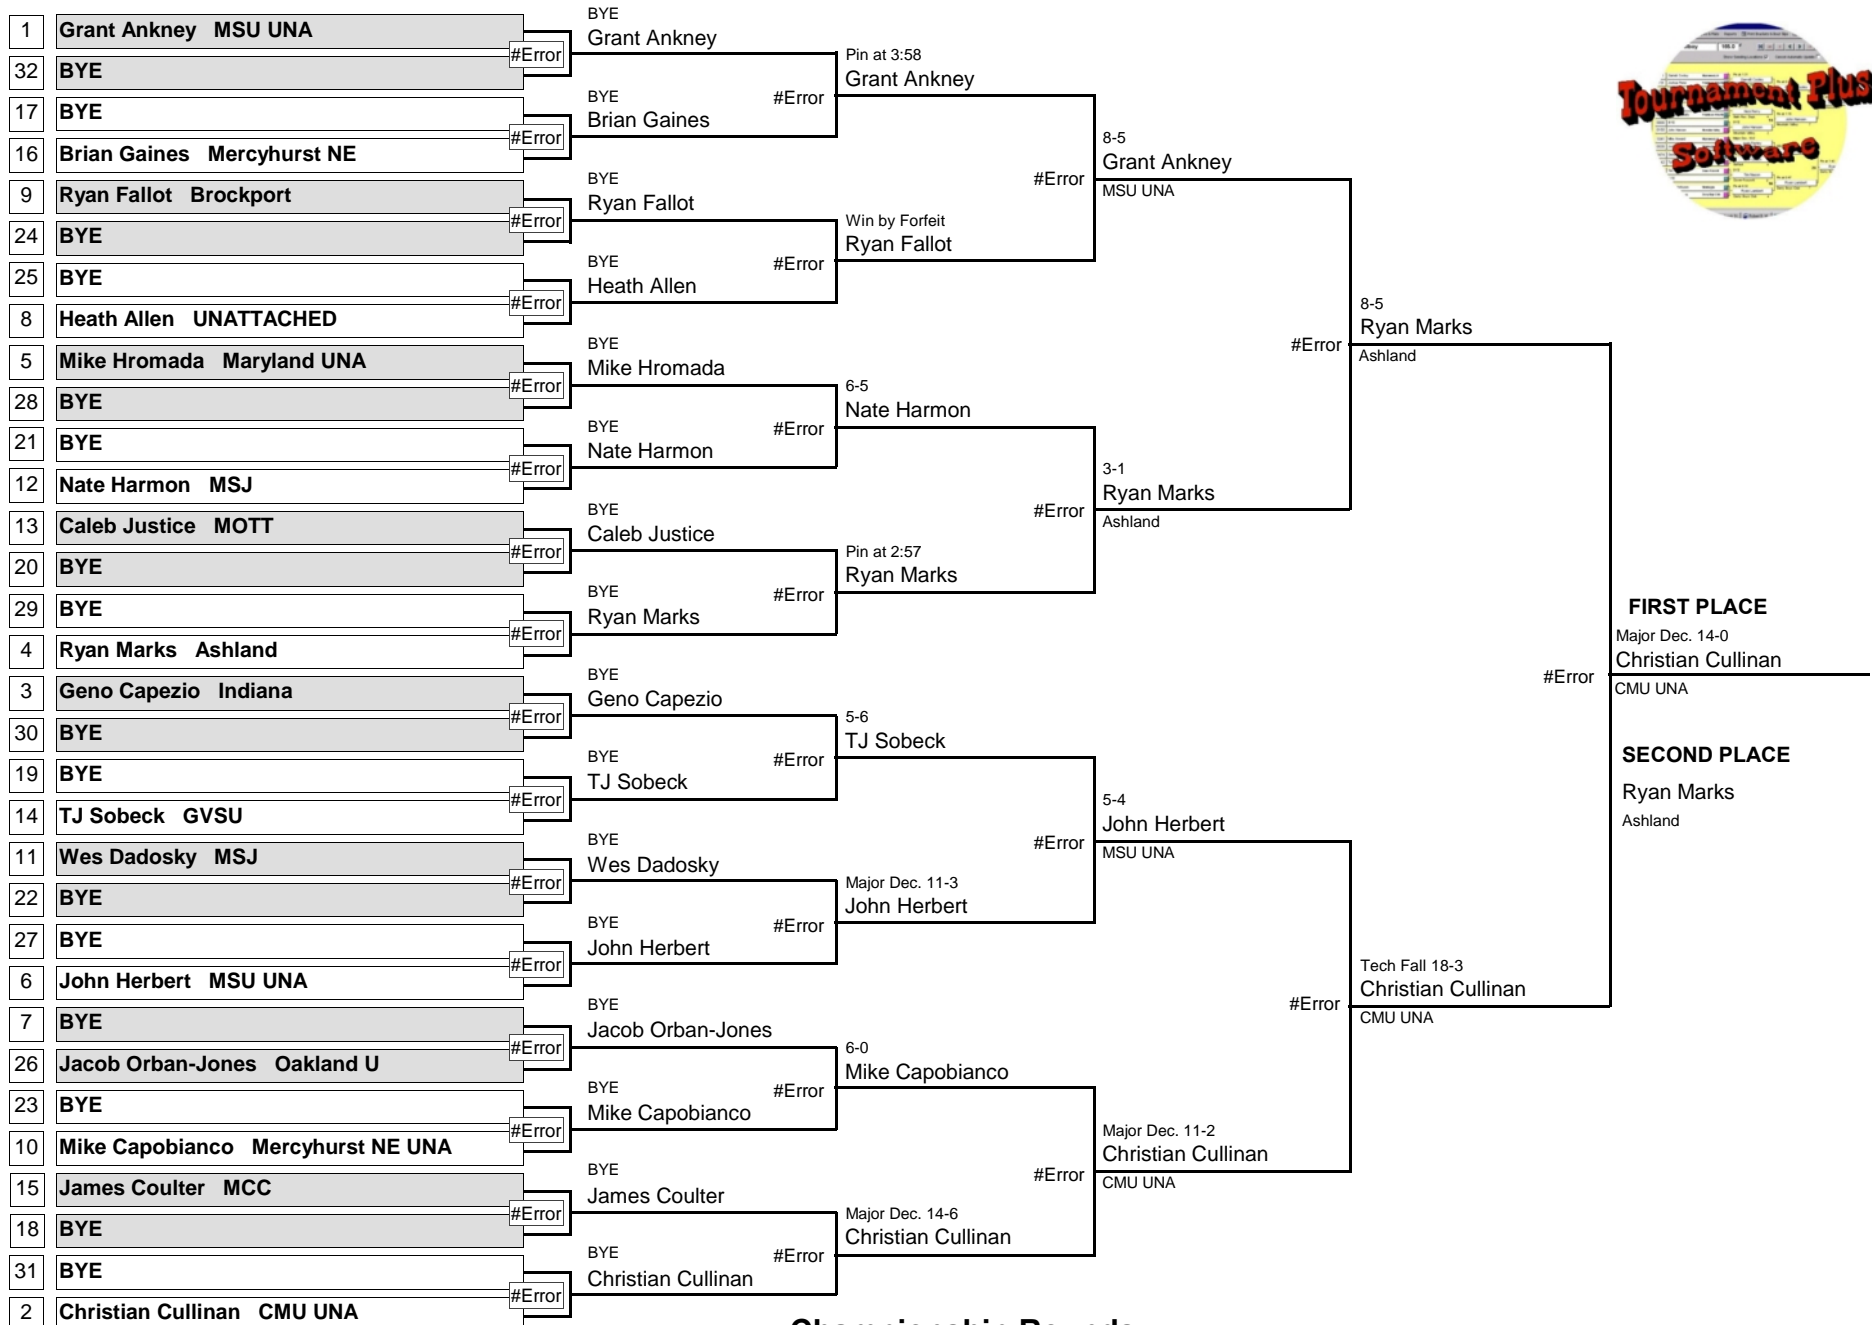

November 1, 2008

Consolation Rounds

FRESH/SOPH

133

Eastern Michigan Open

DIVISION

WEIGHT

November 1, 2008