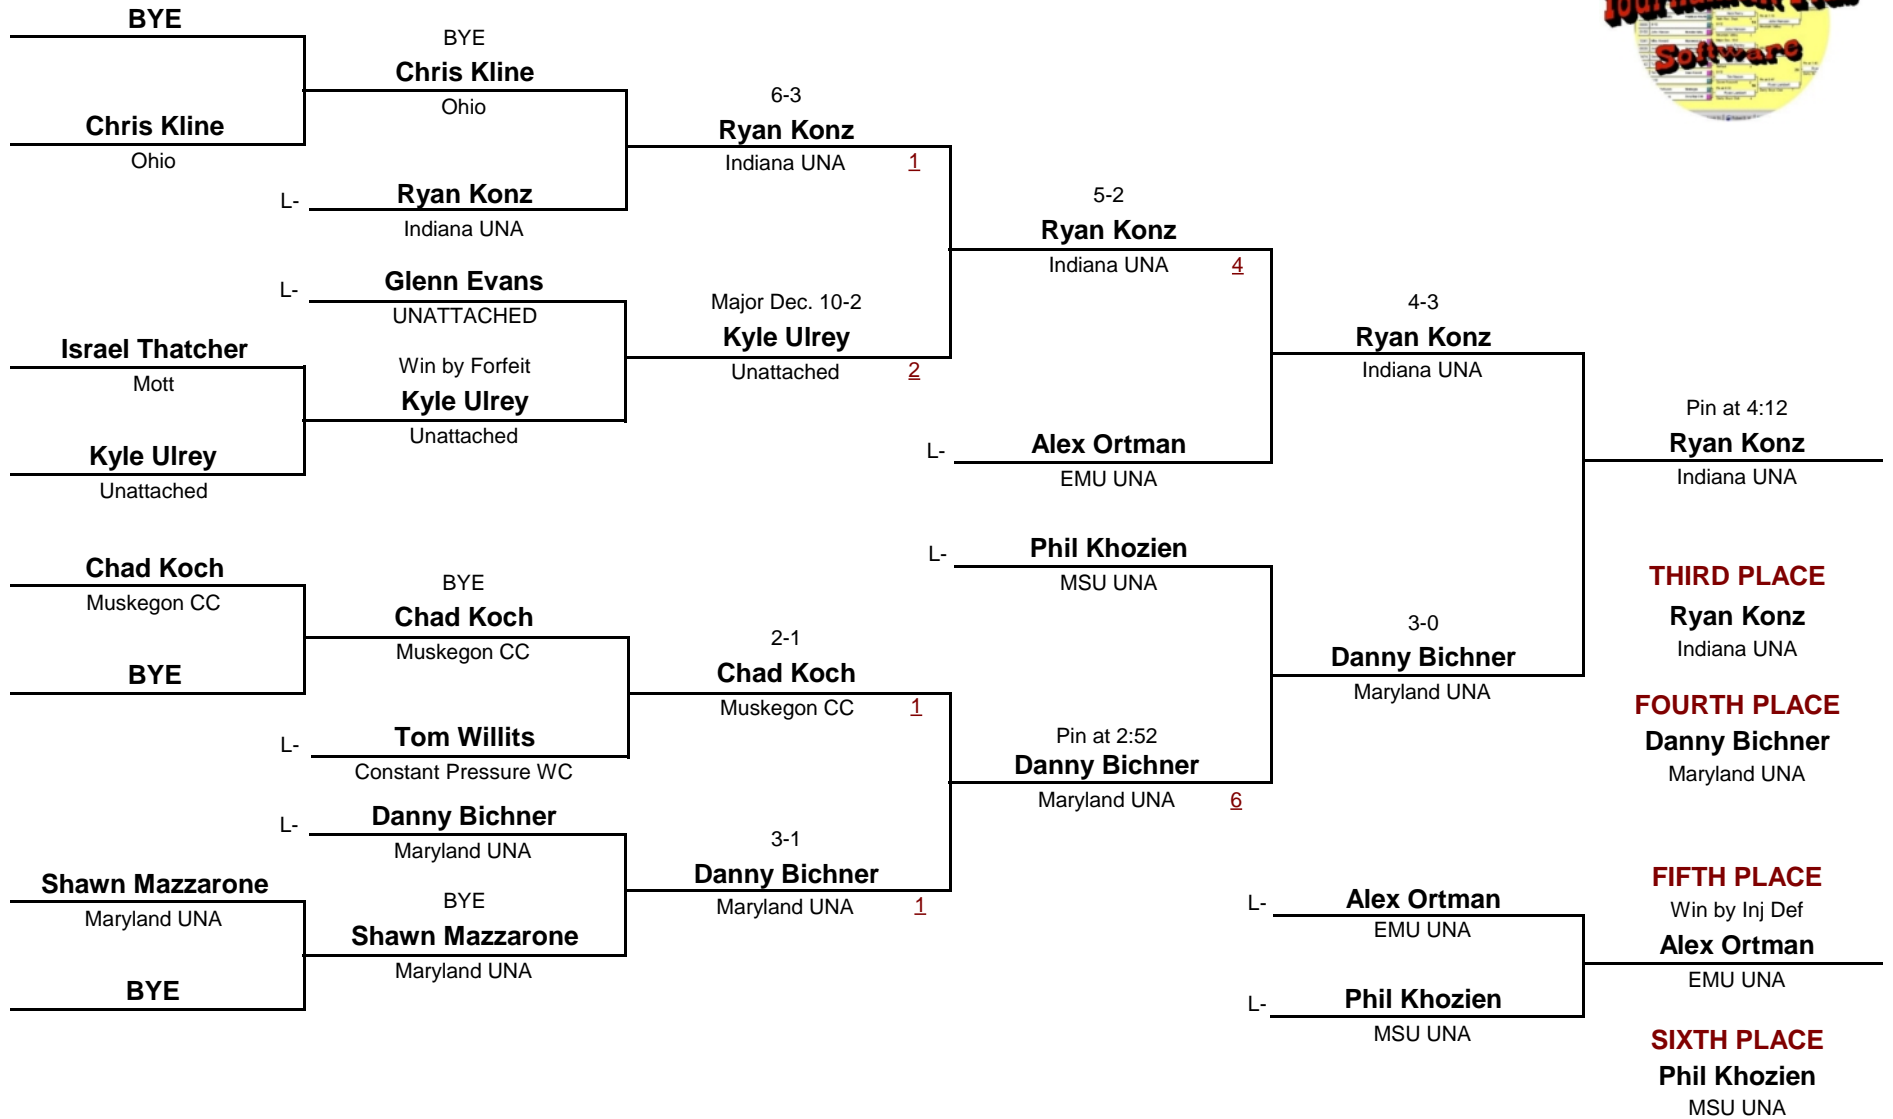

FRESH/SOPH

DIVISION

157

WEIGHT

Eastern Michigan Open

November 1, 2008

Consolation Rounds