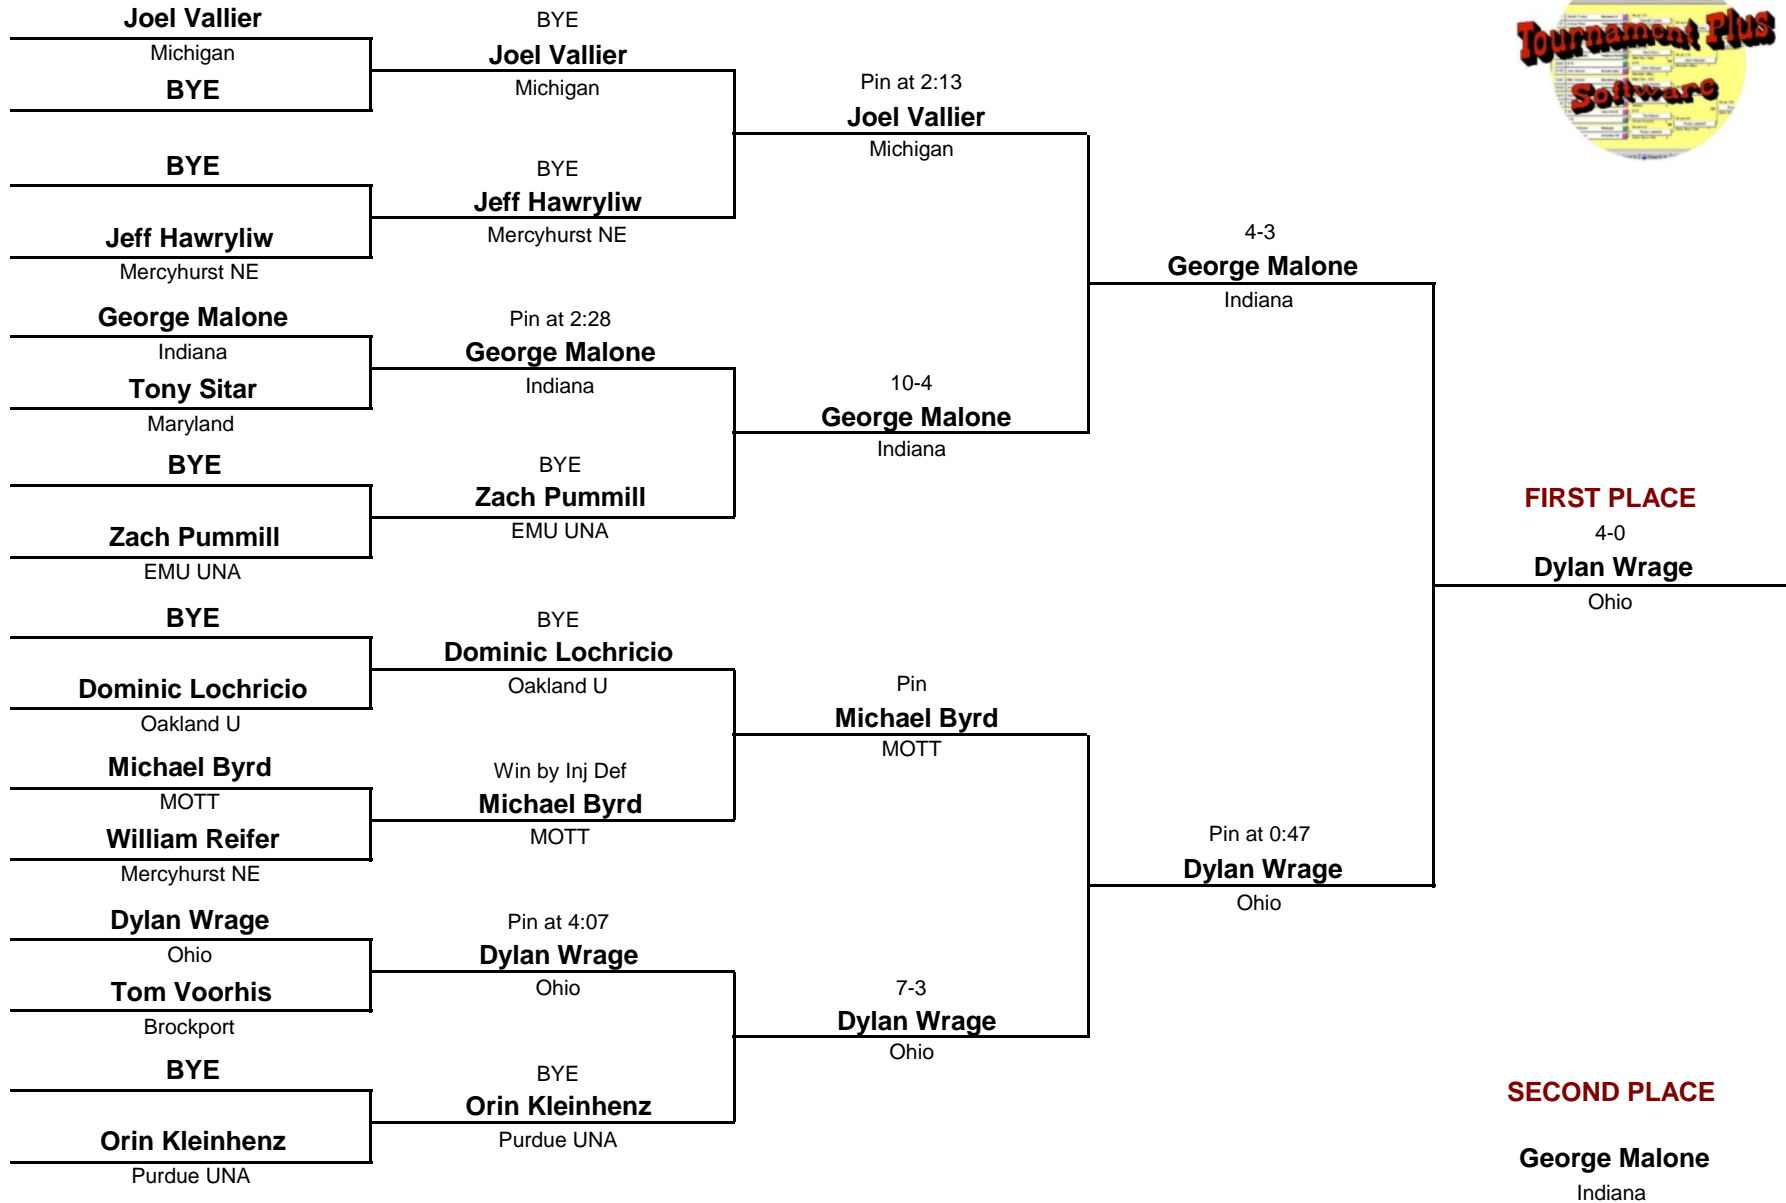

FRESH/SOPH

DIVISION

197

WEIGHT

Eastern Michigan Open

November 1, 2008

Championship Rounds