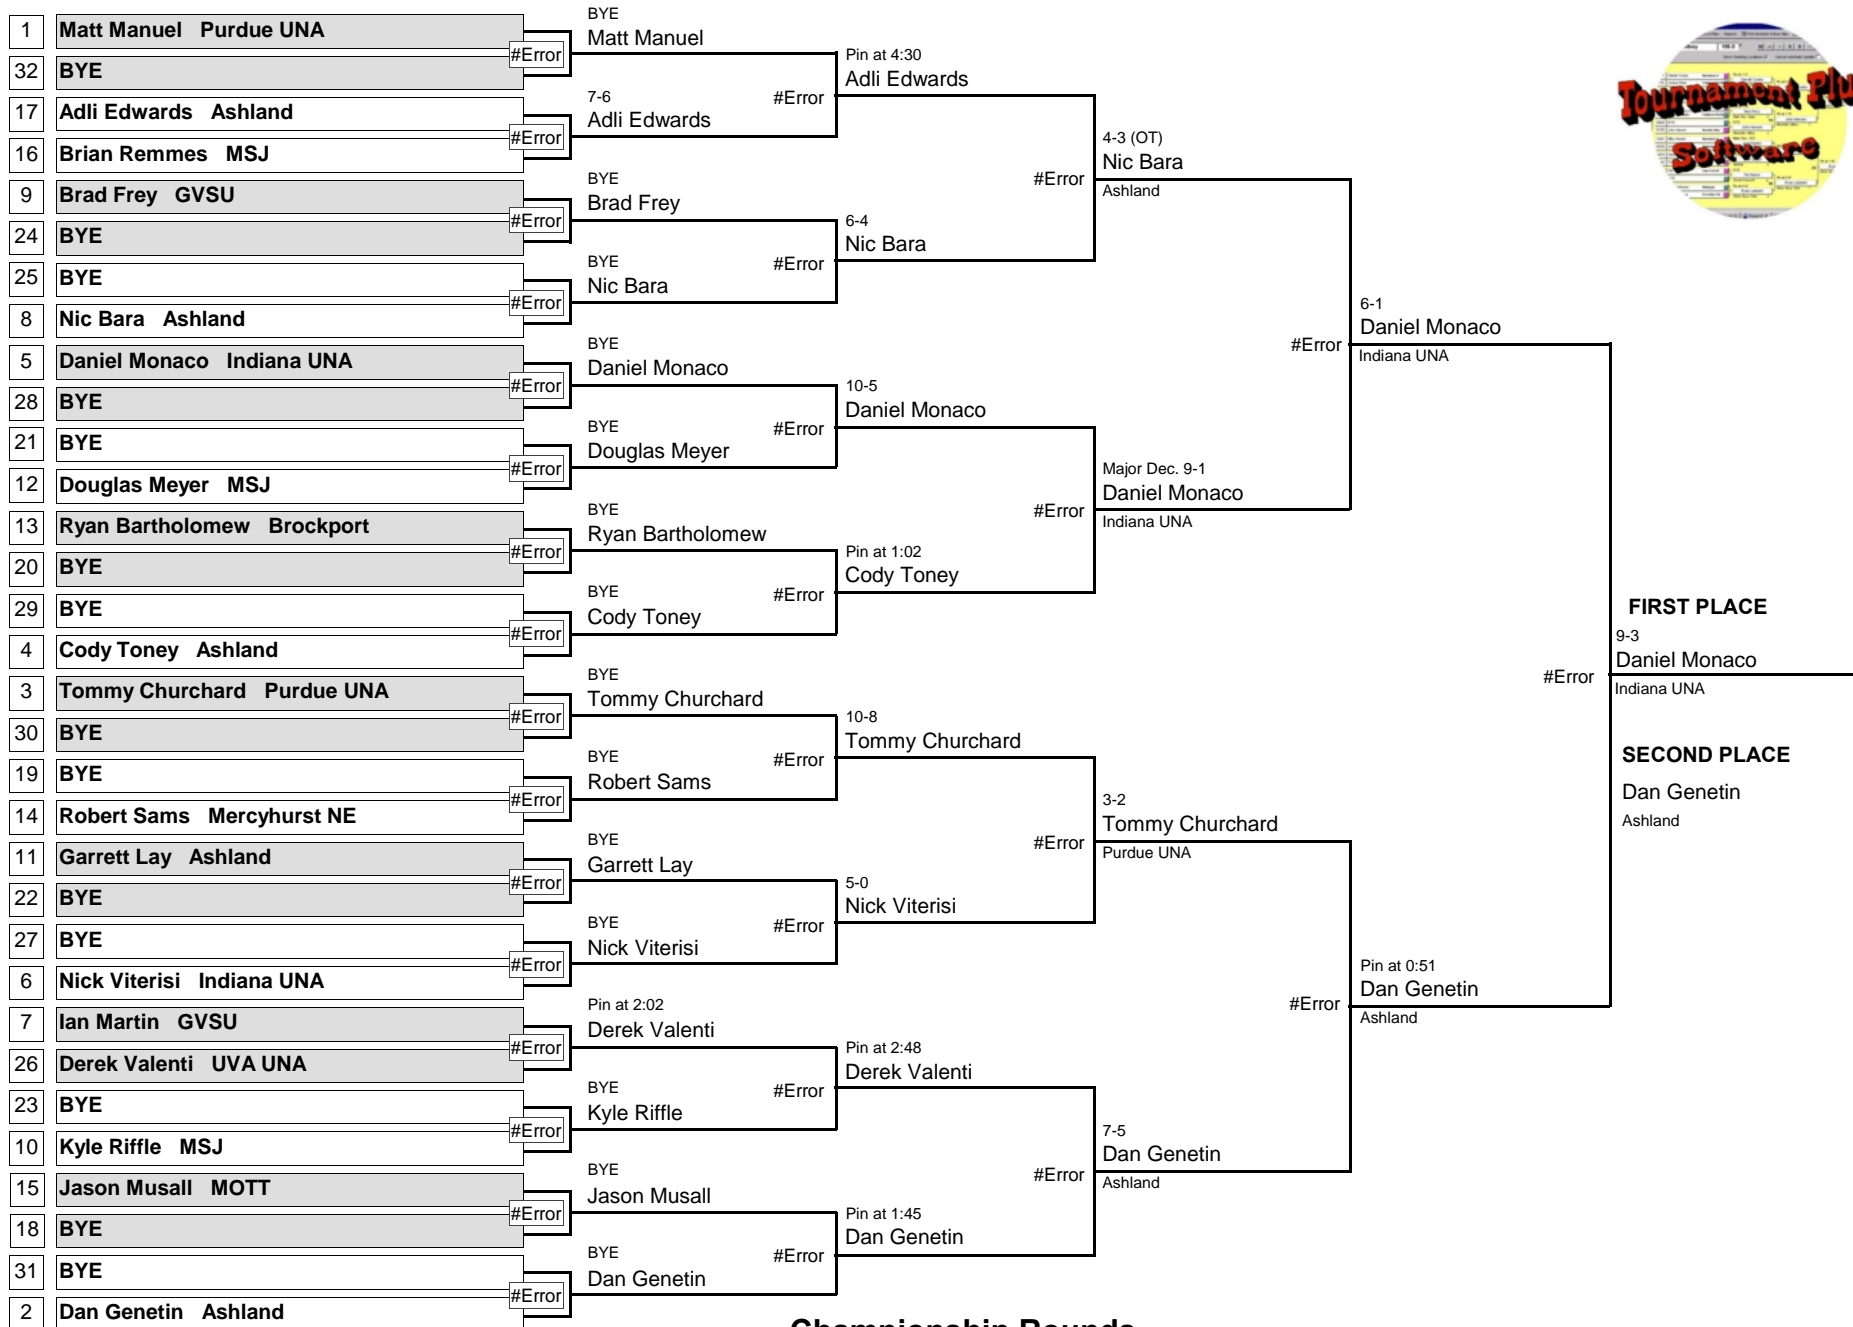

Championship Rounds

FRESH/SOPH

141

Eastern Michigan Open

DIVISION

WEIGHT

November 1, 2008

Championship Rounds