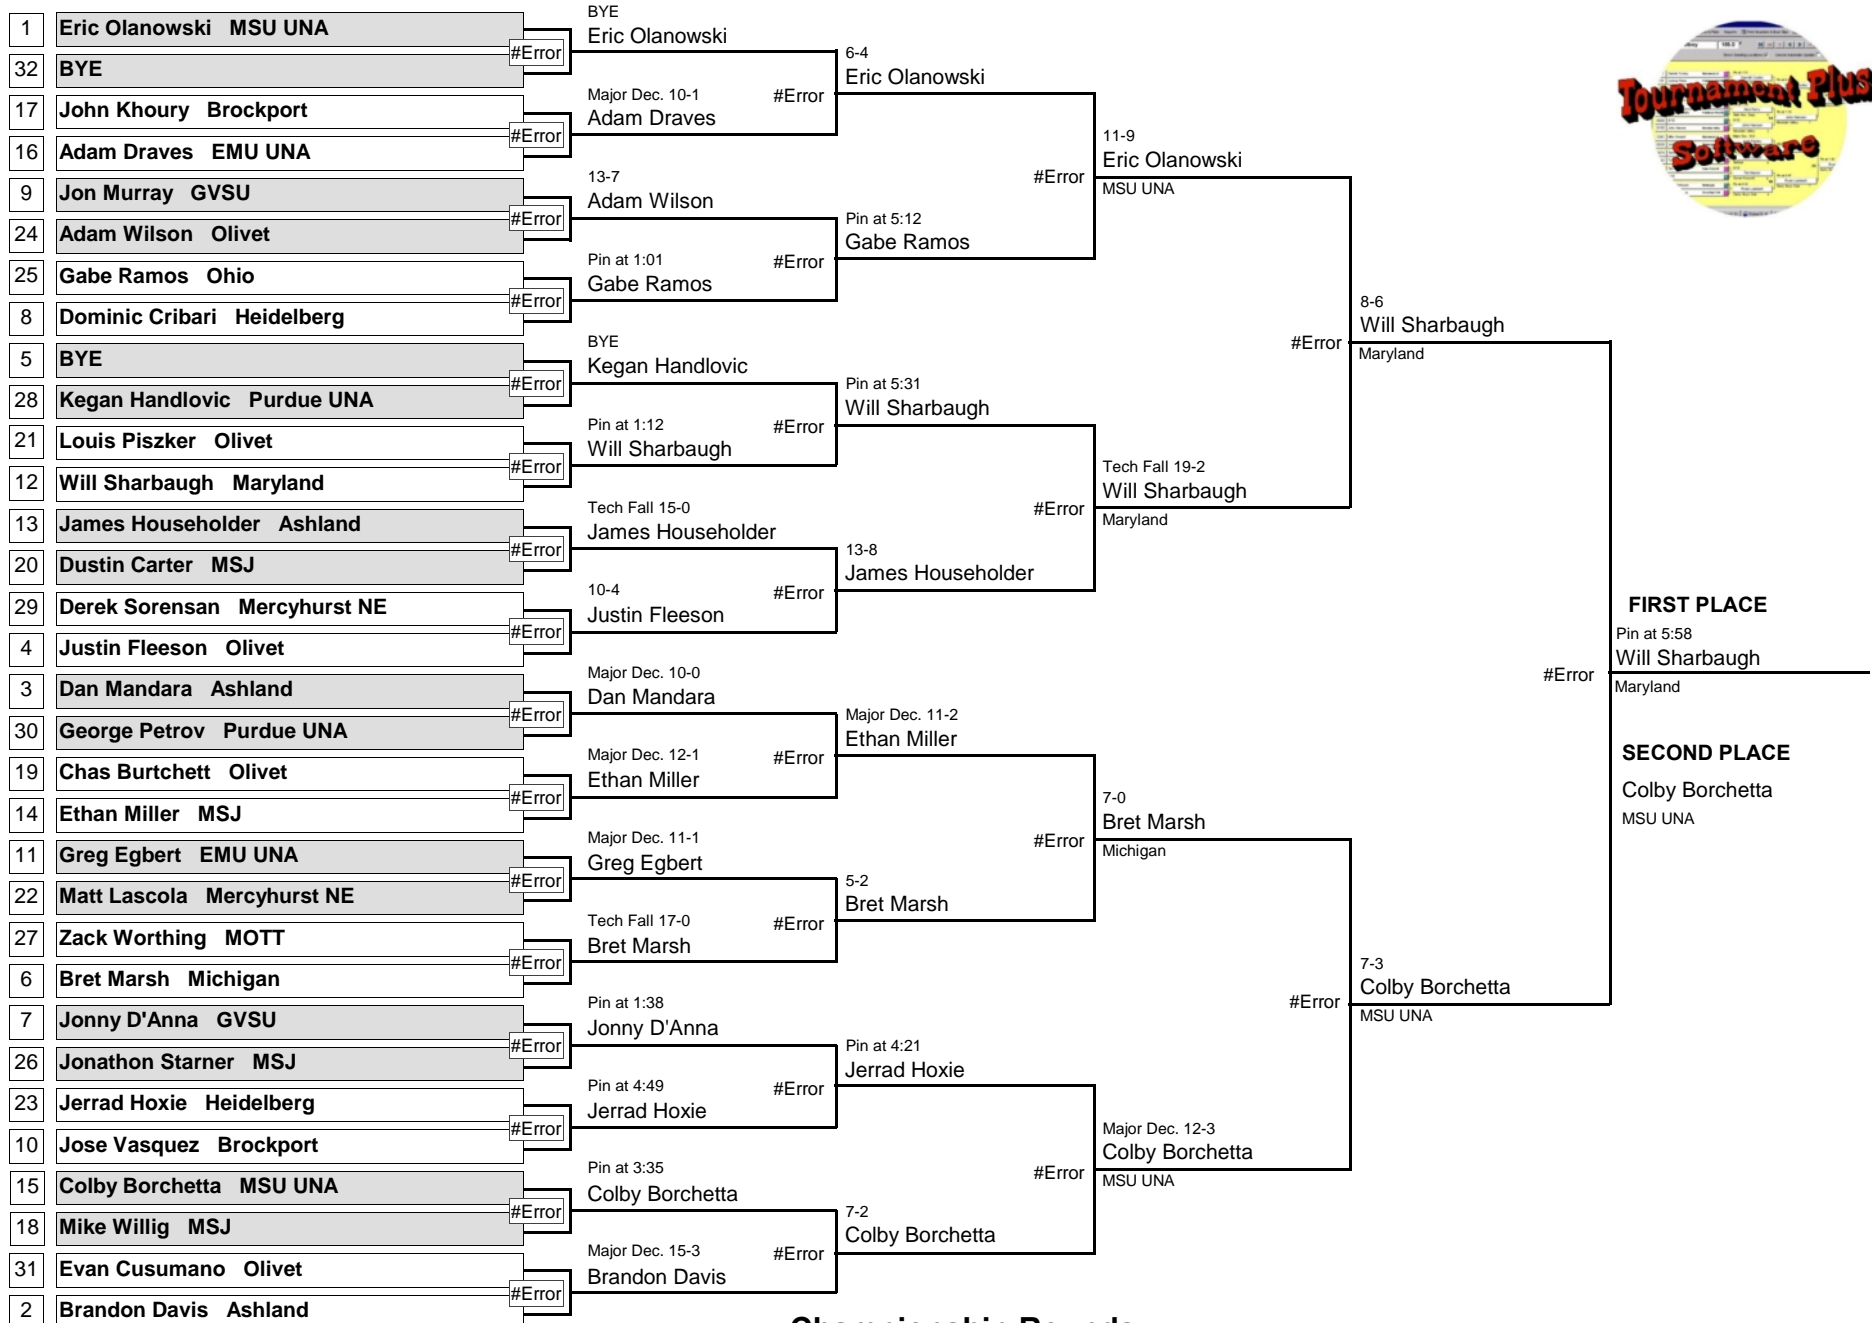

FRESH/SOPH

125

Eastern Michigan Open

DIVISION

WEIGHT

November 1, 2008

FIRST PLACE

Pin at 5:58
Will Sharbaugh