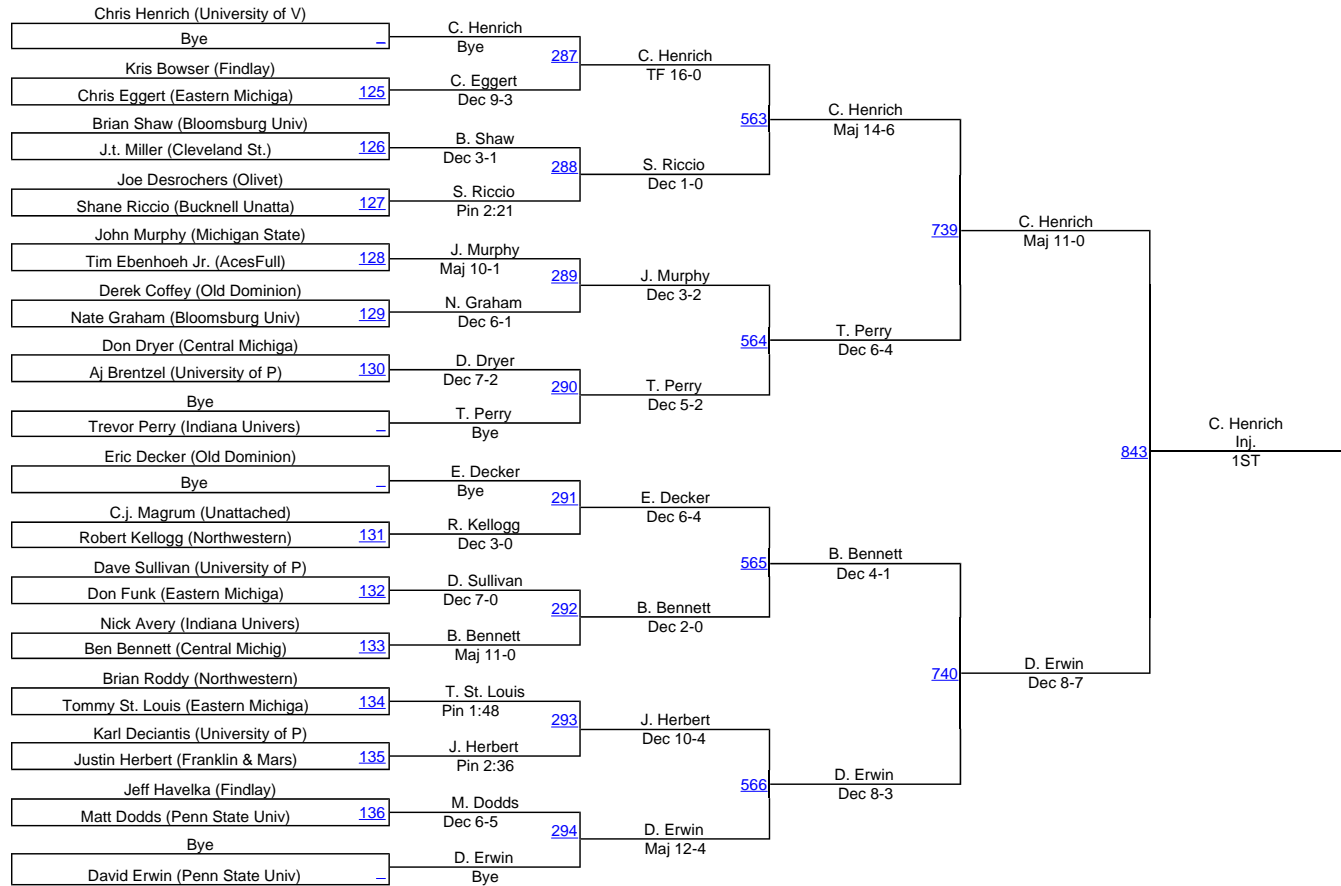

Michigan State Open

OPEN 174