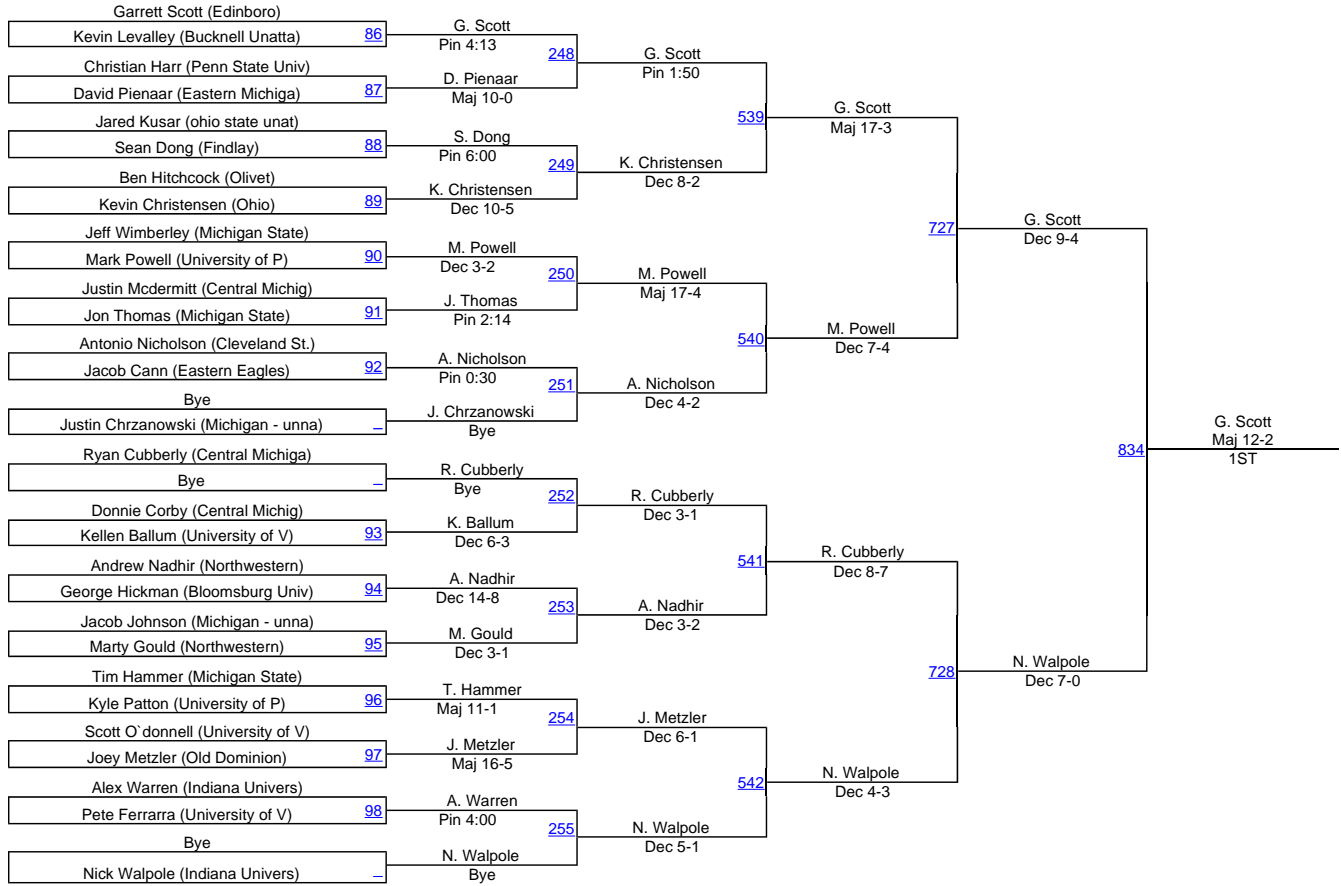

Michigan State Open

OPEN 149