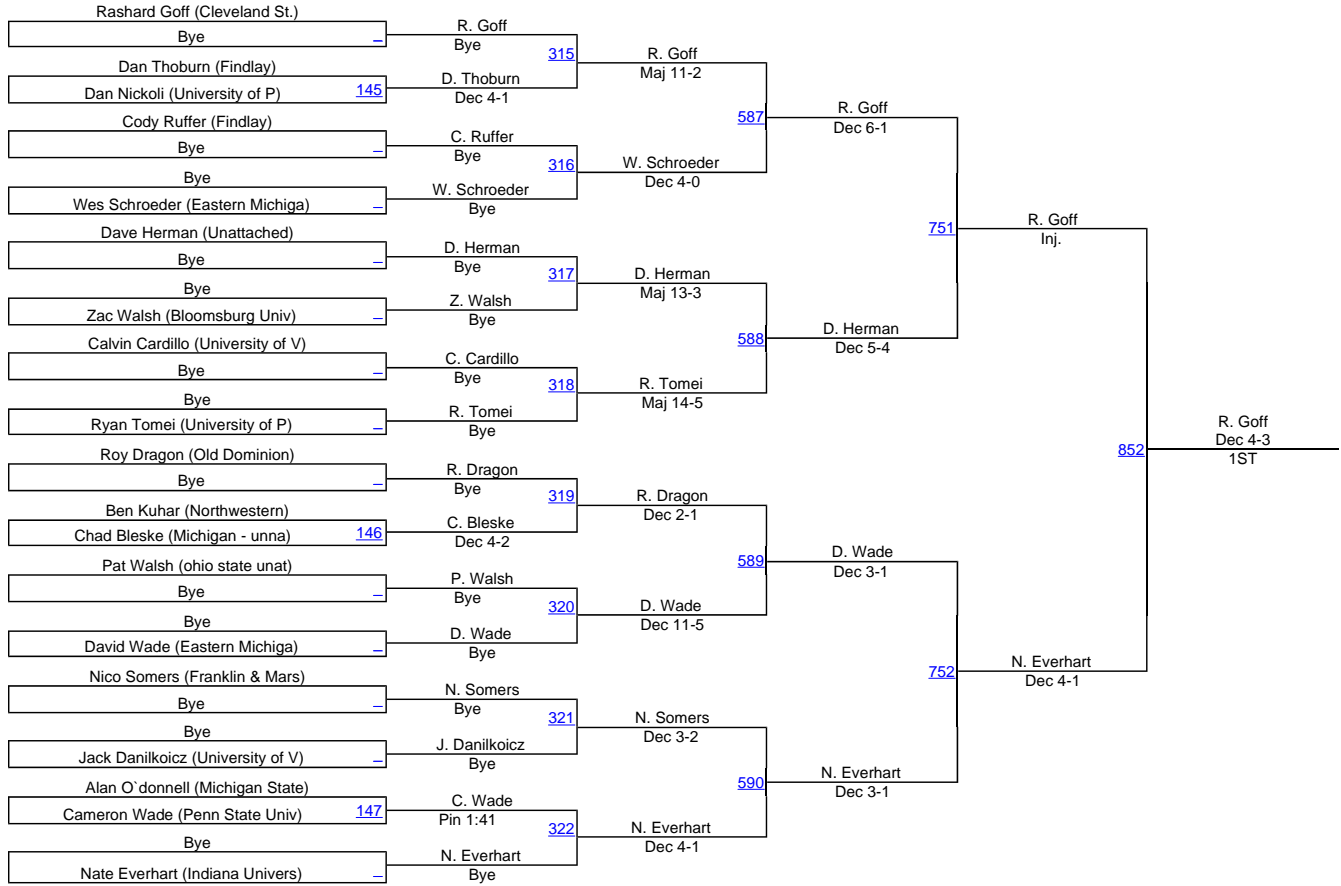

# Michigan State Open

**OPEN 197**

# Michigan State Open

## OPEN 285