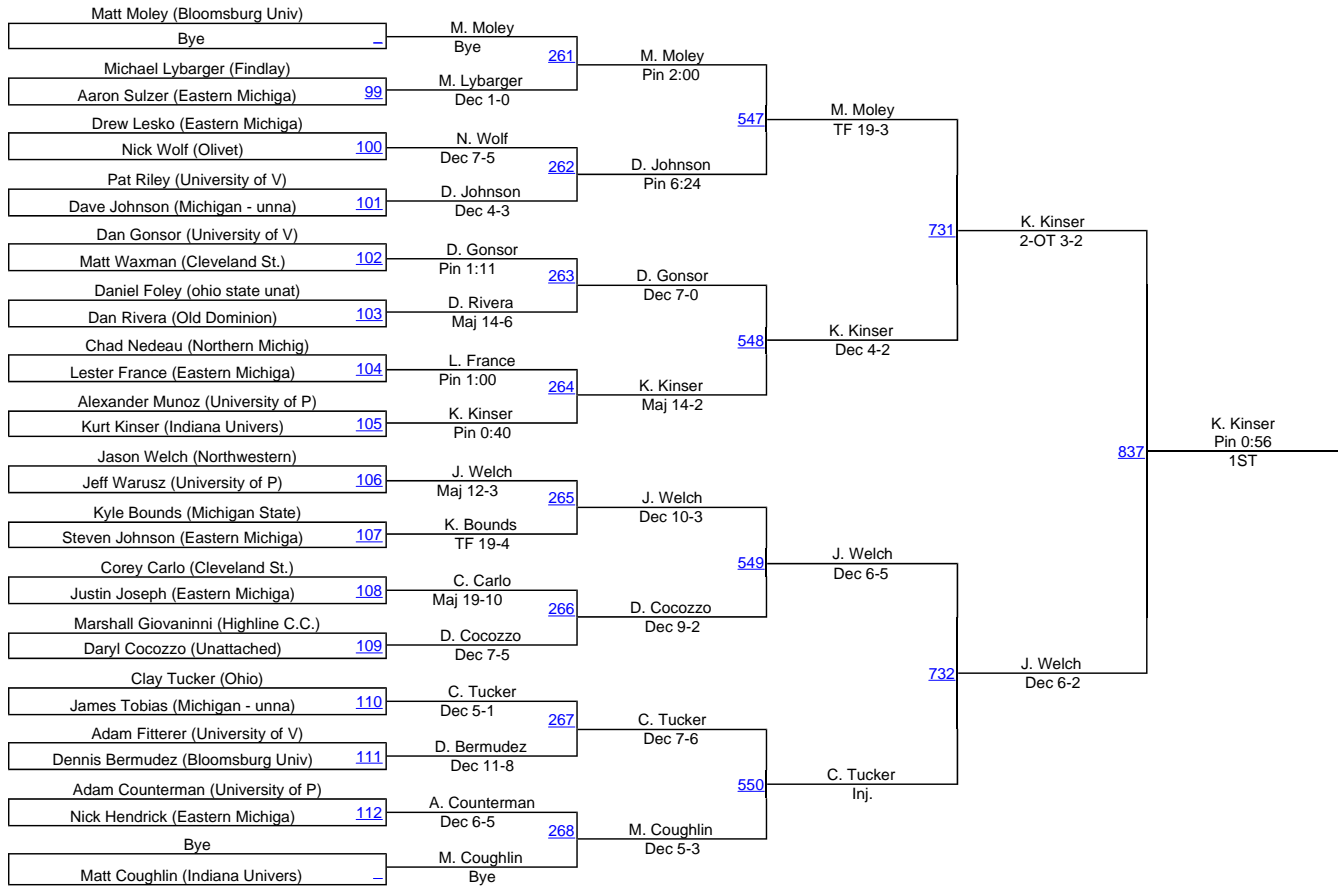

# Michigan State Open

**OPEN 149**

# Michigan State Open

**OPEN 157**