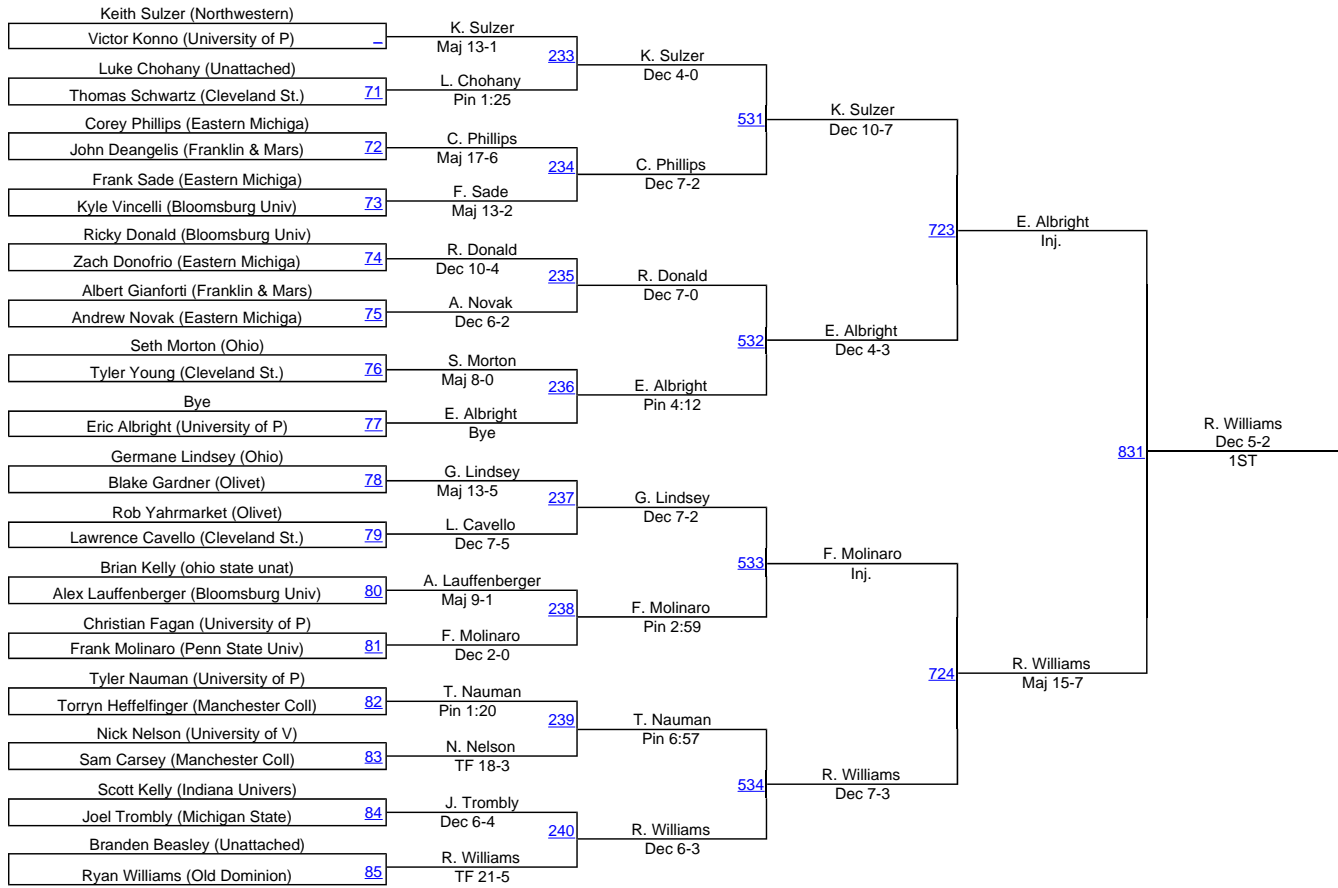

Michigan State Open

OPEN 141