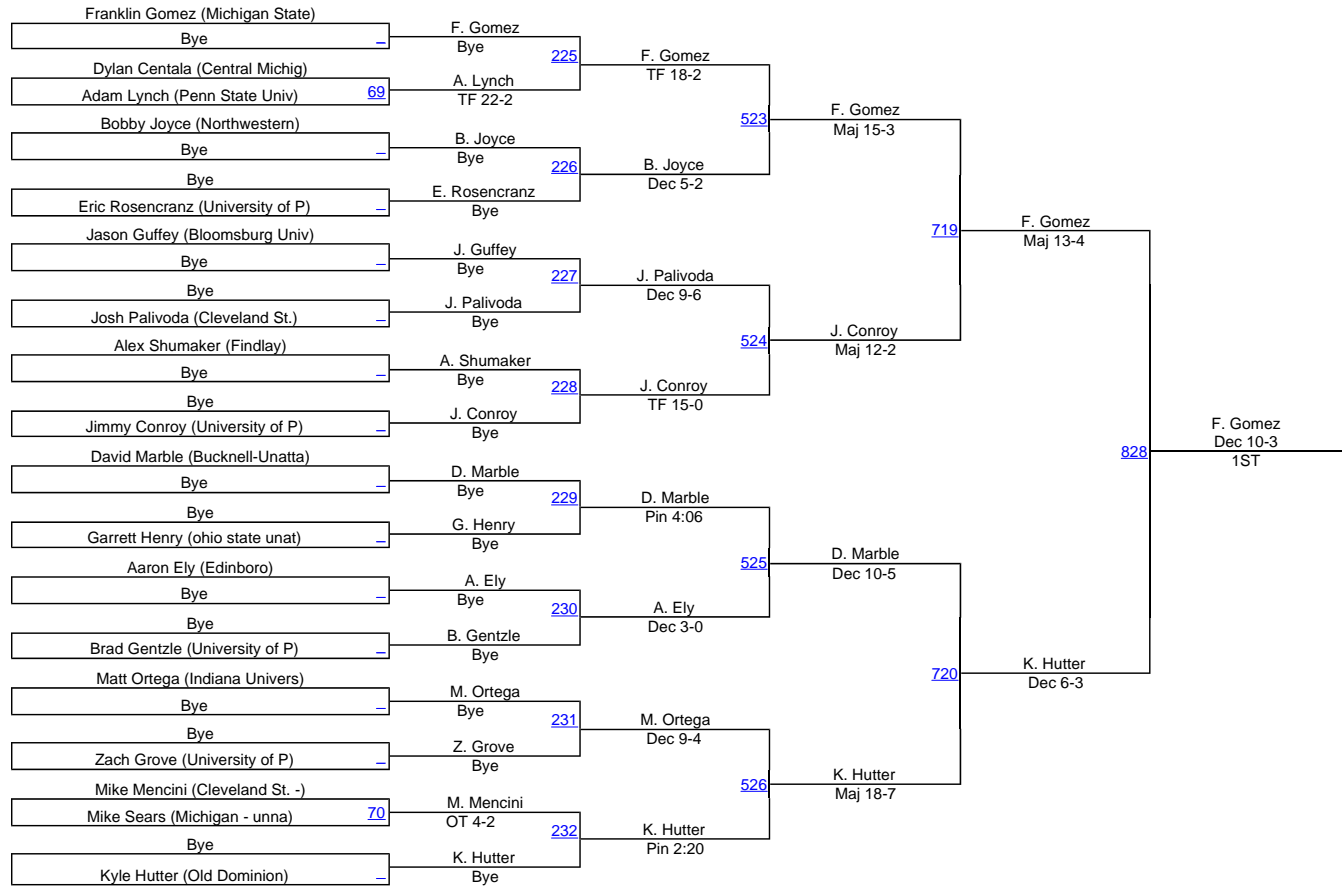

Michigan State Open

OPEN 133