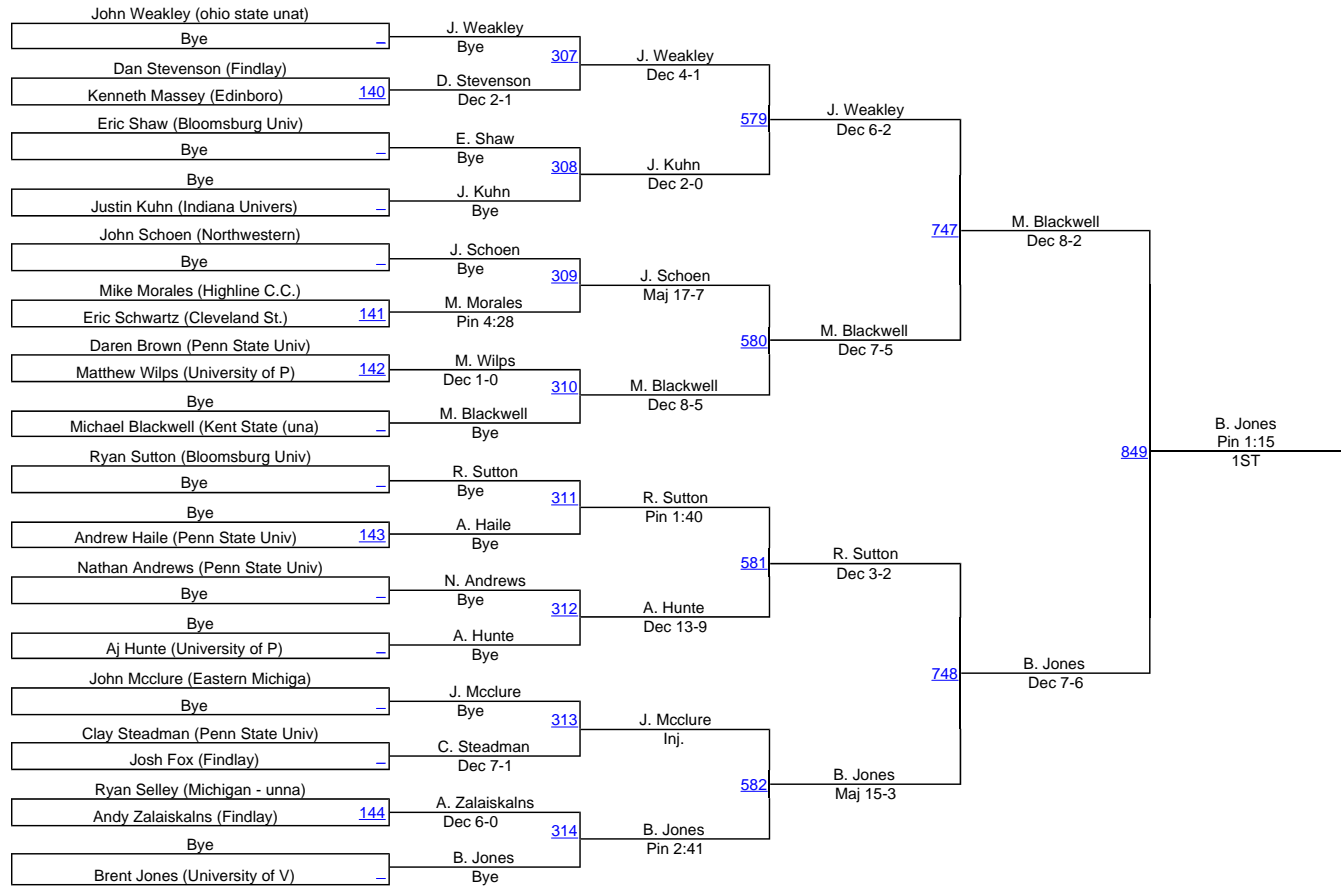

# Michigan State Open

**OPEN 174**

# Michigan State Open

**OPEN 184**

# Michigan State Open

**OPEN 197**