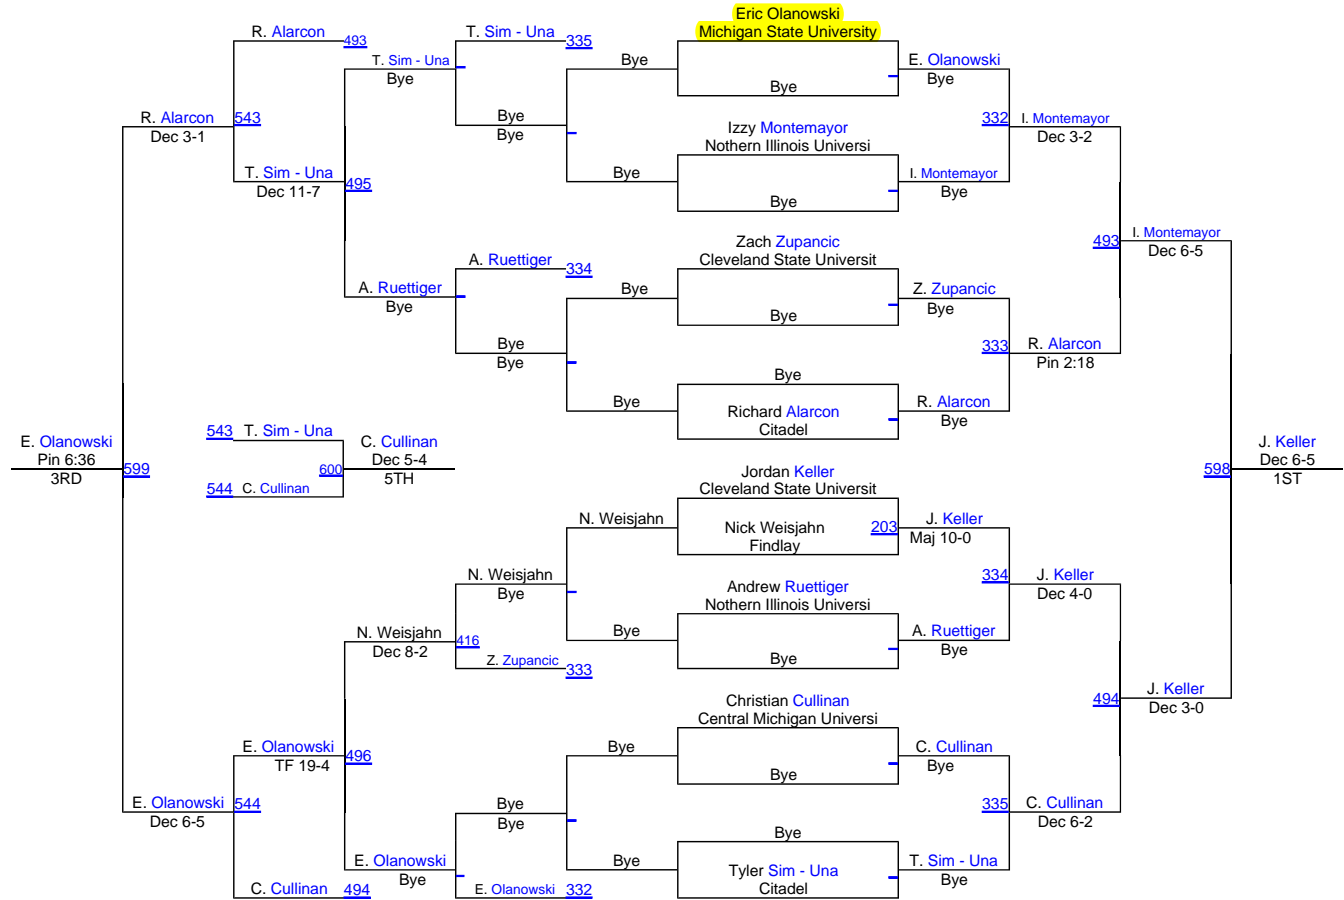

Michigan State Open

FRESH/SOPH 184

Michigan State Open

FRESH/SOPH 285

FRESH/SOPH 285

Michigan State Open

OPEN 125

Michigan State Open

OPEN 141

OPEN 141

Michigan State Open

OPEN 149

OPEN 149

Michigan State Open

OPEN 157

Michigan State Open