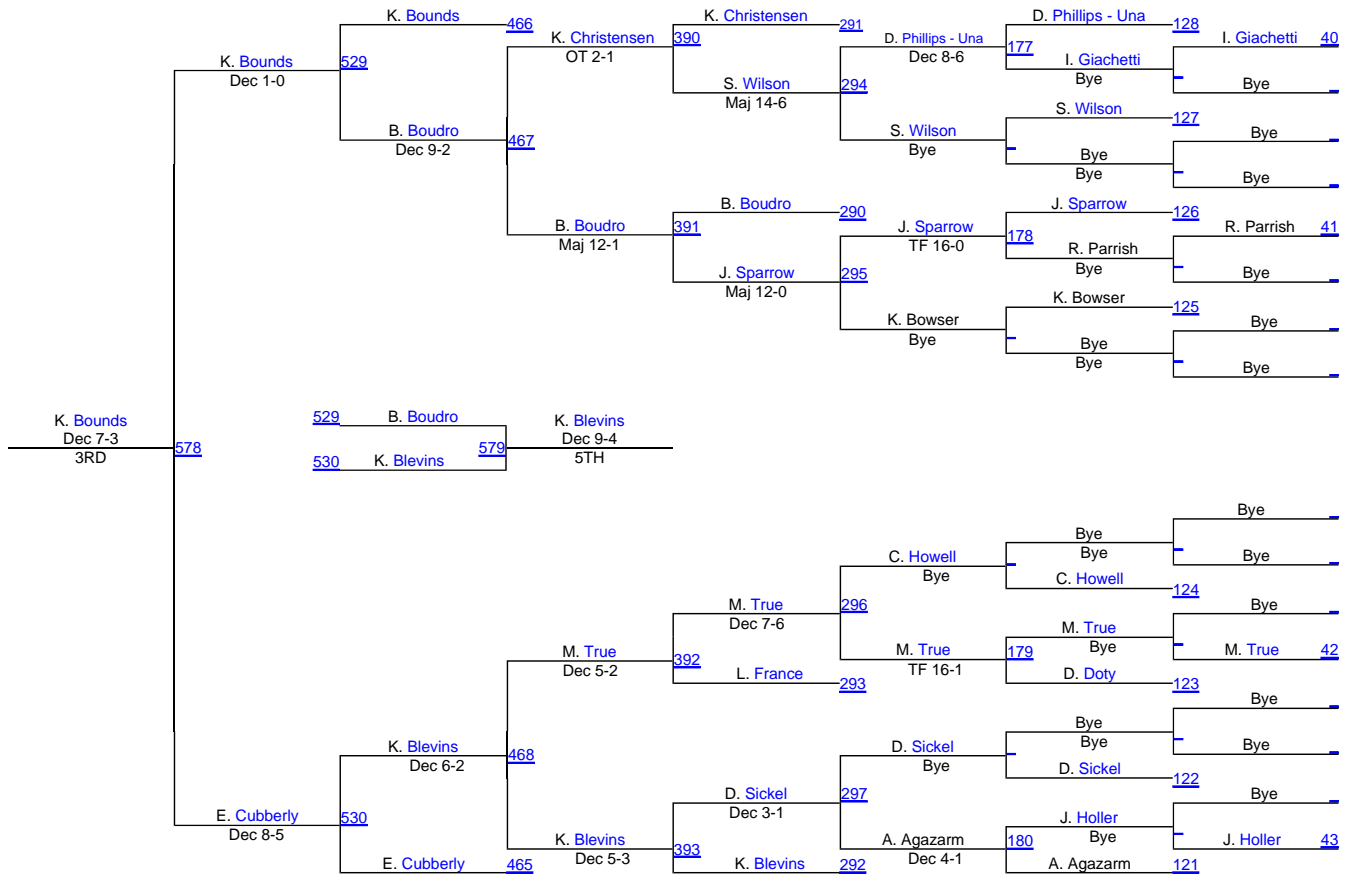

Michigan State Open

FRESH/SOPH 184

Michigan State Open

FRESH/SOPH 285

FRESH/SOPH 285

Michigan State Open

OPEN 125

Michigan State Open

OPEN 141

OPEN 141

Michigan State Open

OPEN 149

OPEN 149

Michigan State Open

OPEN 157

Michigan State Open

OPEN 165

OPEN 165

Michigan State Open

OPEN 184

OPEN 184

Michigan State Open

OPEN 197

Michigan State Open

OPEN 285

OPEN 285