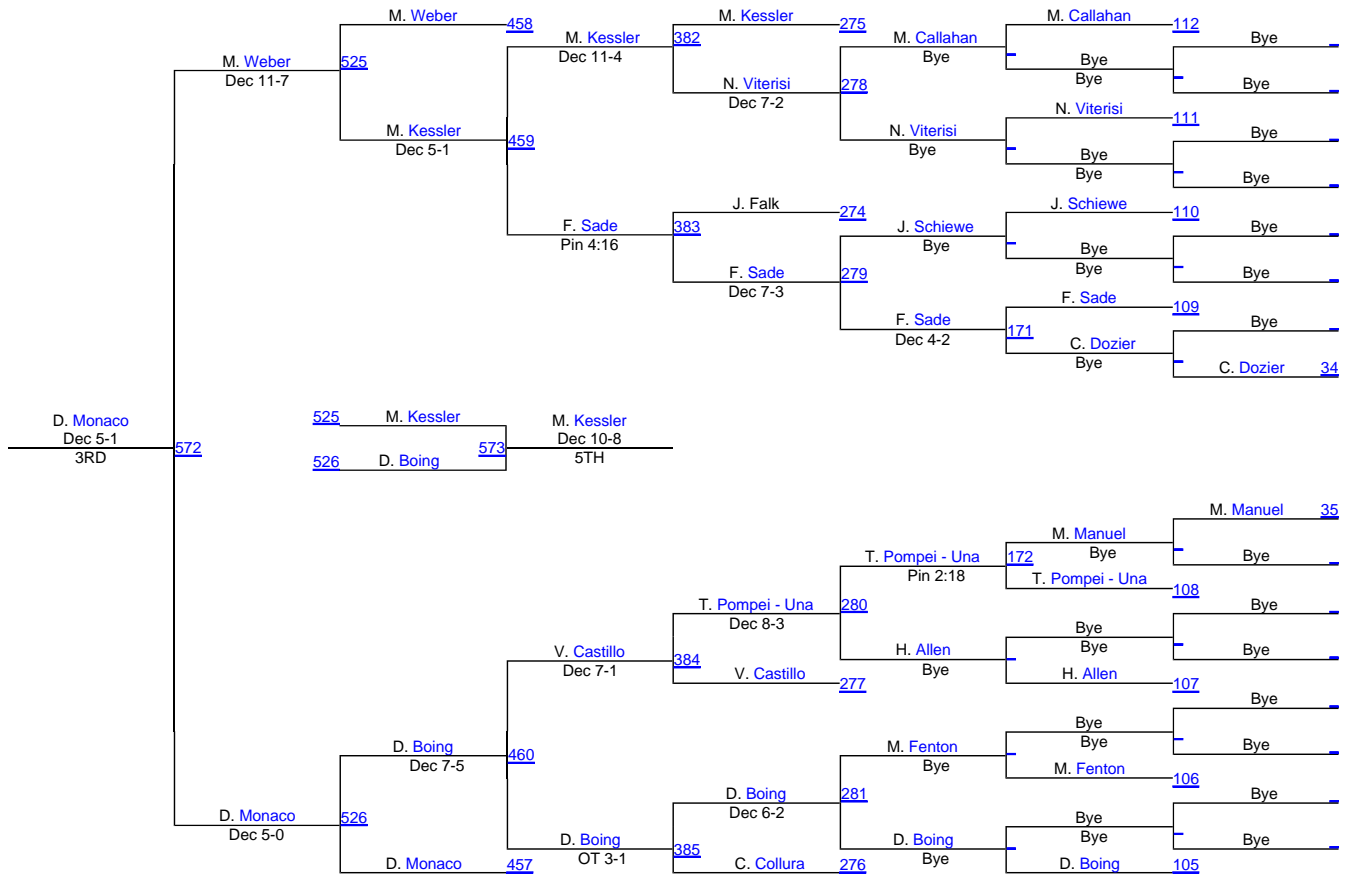

Michigan State Open

FRESH/SOPH 184

Michigan State Open

FRESH/SOPH 285

FRESH/SOPH 285

Michigan State Open

OPEN 125

Michigan State Open

OPEN 141

OPEN 141

Michigan State Open

OPEN 149

OPEN 149

Michigan State Open

OPEN 157

Michigan State Open

OPEN 165

OPEN 165

Michigan State Open

OPEN 184

OPEN 184

Michigan State Open

OPEN 197

Michigan State Open

OPEN 285

OPEN 285