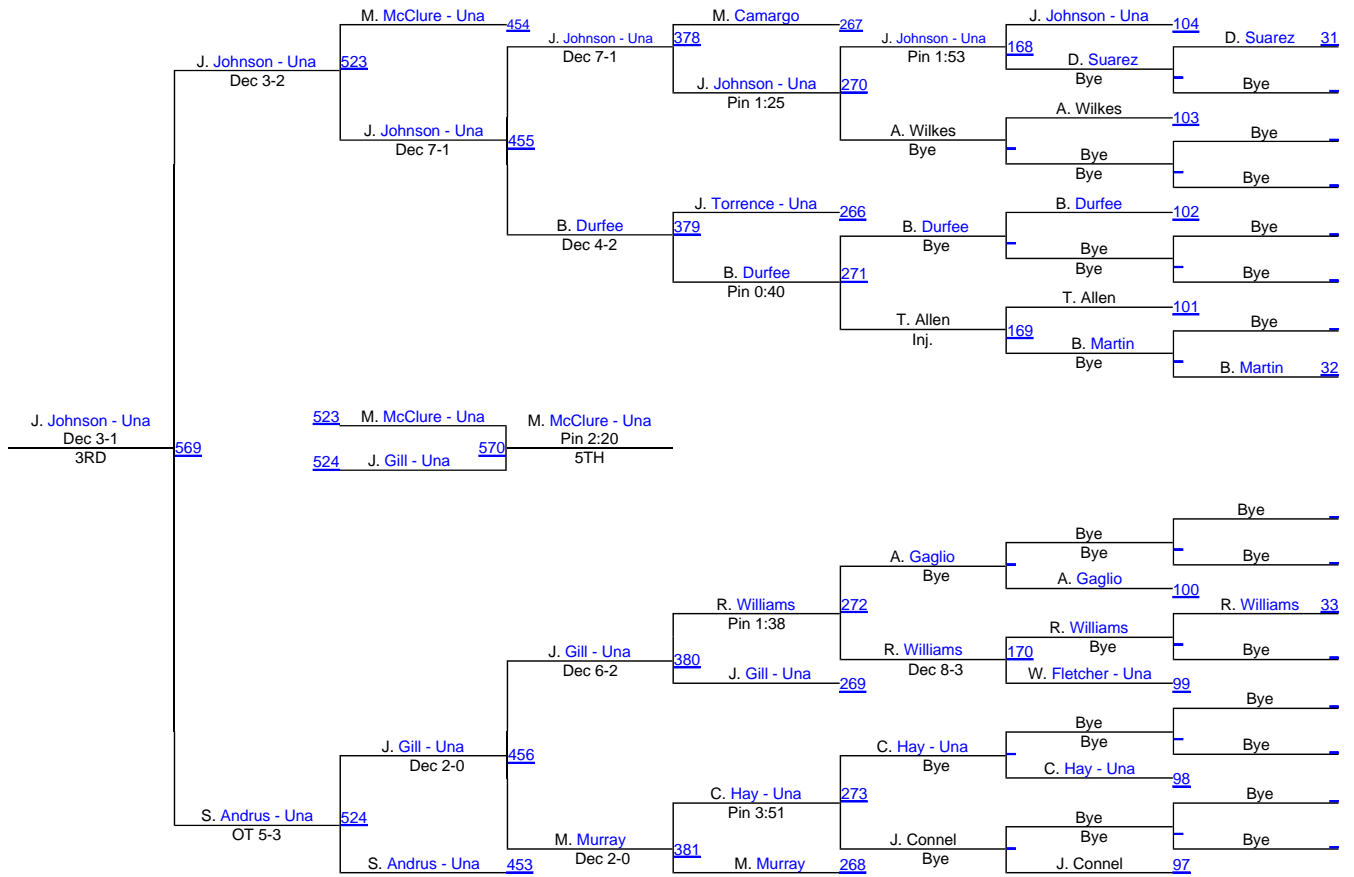

Michigan State Open

FRESH/SOPH 184

Michigan State Open

FRESH/SOPH 285

FRESH/SOPH 285

Michigan State Open

OPEN 125

Michigan State Open

OPEN 141

OPEN 141

Michigan State Open

OPEN 149

OPEN 149

Michigan State Open

OPEN 157

Michigan State Open

OPEN 165

OPEN 165

Michigan State Open

OPEN 184

OPEN 184

Michigan State Open

OPEN 197

Michigan State Open

OPEN 285

OPEN 285