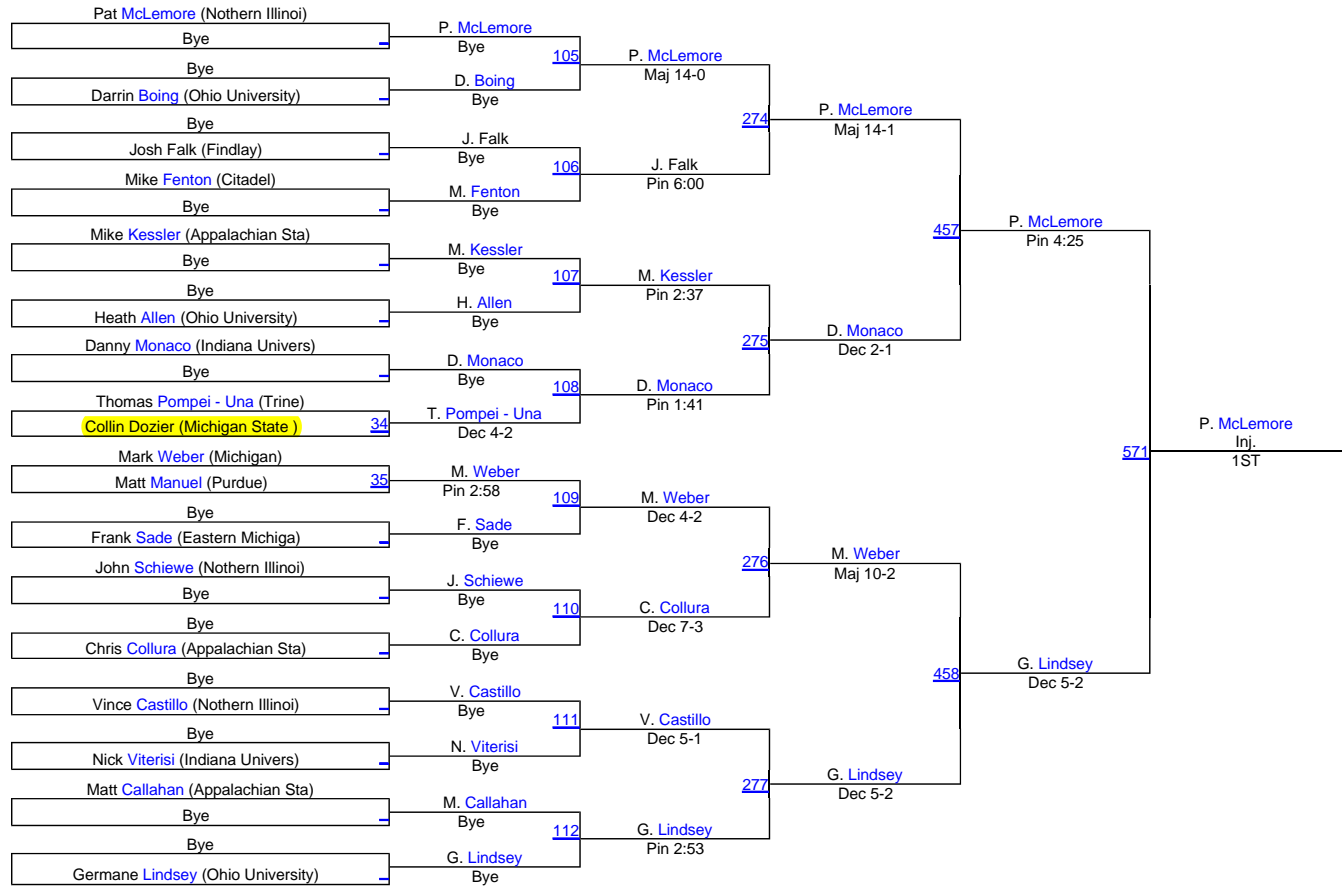

Michigan State Open

FRESH/SOPH 184

Michigan State Open

FRESH/SOPH 285

FRESH/SOPH 285

Michigan State Open

OPEN 125

Michigan State Open

OPEN 141

OPEN 141

Michigan State Open

OPEN 149

OPEN 149

Michigan State Open

OPEN 157

Michigan State Open