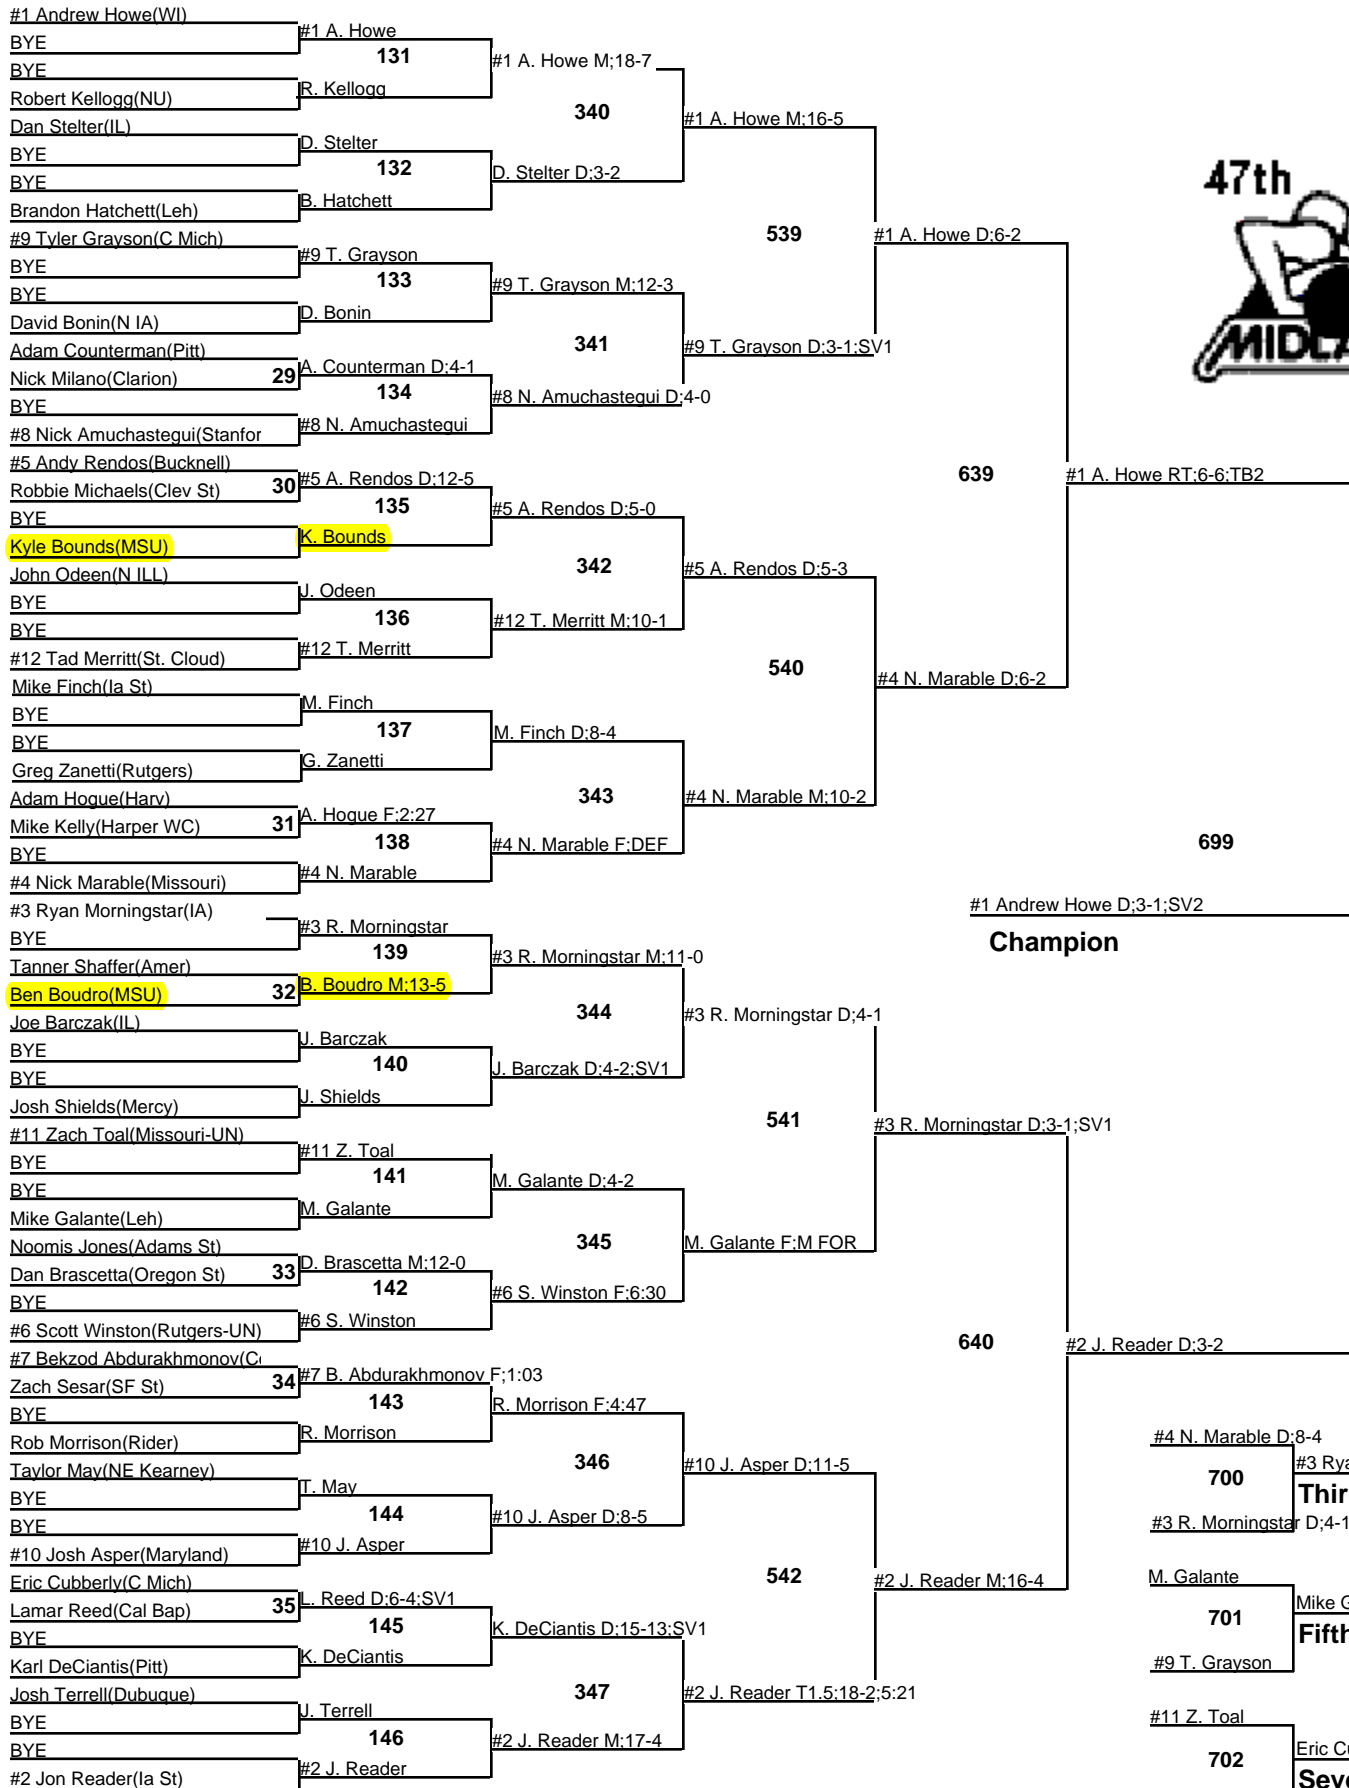

2009 Midlands

141
Championship
 29-30 December 2009

2009 Midlands

141
Wrestleback
29-30 December 2009

2009 Midlands

149
Championship
 29-30 December 2009

2009 Midlands

165
Championship
29-30 December 2009

2009 Midlands

165

Wrestleback

29-30 December 2009

2009 Midlands

174

Wrestleback

29-30 December 2009